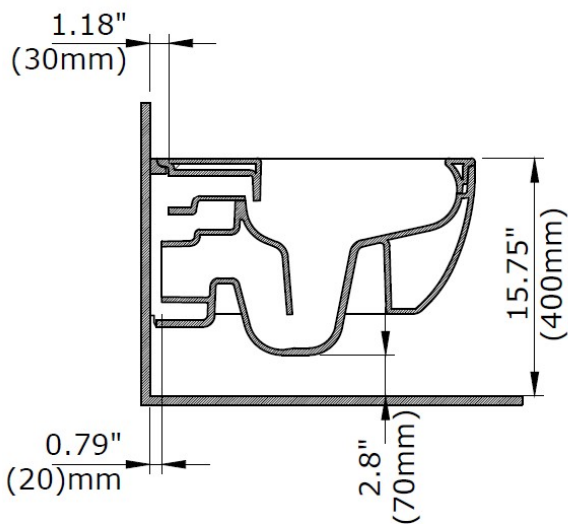

#### DIMENSIONS

##### NOMINAL DIMENSIONS

14.25" x 21.5" x 15.75"  
(360 x 545 x 400 mm)

**NOTES:**

Refer to installation instructions supplied with in-wall tank carrier and wall-hung toilet.

**CAUTION:** Toilet is heavy! Installer must provide adequate reinforcement for all load-bearing supports in accordance with installation instructions supplied with in-wall tank.

**IMPORTANT:** Dimensions of fixtures are nominal and may vary within the range of tolerance established by ANSI standards. These measurements are subject to change or cancellation. No responsibility is assumed for use of superseded or voided pages.