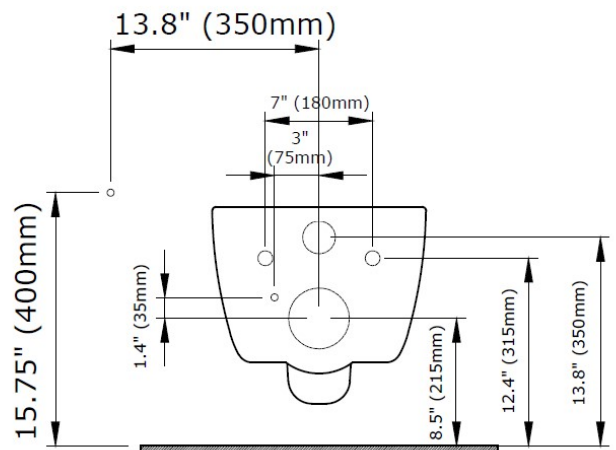

#### DIMENSIONS

##### NOMINAL DIMENSIONS

14.25" x 21.5" x 15.75"  
(360 x 545 x 400 mm)

**NOTES:**

Refer to installation instructions supplied with in-wall tank carrier and wall-hung toilet.

**CAUTION:** Toilet is heavy! Installer must provide adequate reinforcement for all load-bearing supports in accordance with installation instructions supplied with in-wall tank.

**IMPORTANT:** Dimensions of fixtures are nominal and may vary within the range of tolerance established by ANSI standards. These measurements are subject to change or cancellation. No responsibility is assumed for use of superseded or voided pages.