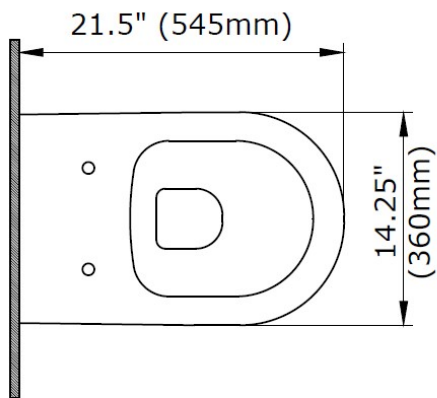

#### DIMENSIONS

##### NOMINAL DIMENSIONS

14.25" x 21.5" x 15.75"  
(360 x 545 x 400 mm)

**NOTES:**

Refer to installation instructions supplied with in-wall tank carrier and wall-hung toilet.

**CAUTION:** Toilet is heavy! Installer must provide adequate reinforcement for all load-bearing supports in accordance with installation instructions supplied with in-wall tank.

**IMPORTANT:** Dimensions of fixtures are nominal and may vary within the range of tolerance established by ANSI standards. These measurements are subject to change or cancellation. No responsibility is assumed for use of superseded or voided pages.