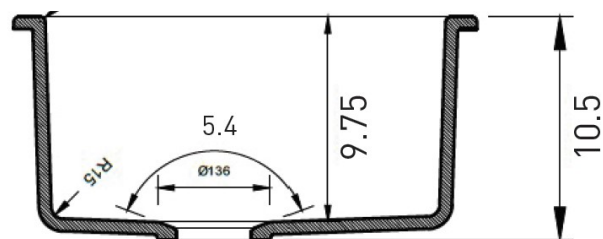

NOTES:

Refer to installation instructions supplied with kitchen sink for undermount, countertop or above counter custom installations.

Due to the fireclay process, dimensions may vary. Please use the actual sink that you will be installing in order to determine the cutout dimensions for your countertop.

CAUTION: Sink is heavy! Installer must provide adequate reinforcement for all load-bearing supports in accordance with installation instructions supplied with kitchen sink.

Fittings not included with fixture and must be ordered separately.

IMPORTANT: Dimensions of fixtures are nominal and may vary within the range of tolerance established by ANSI standards. These measurements are subject to change or cancellation. No responsibility is assumed for use of superseded or voided pages.