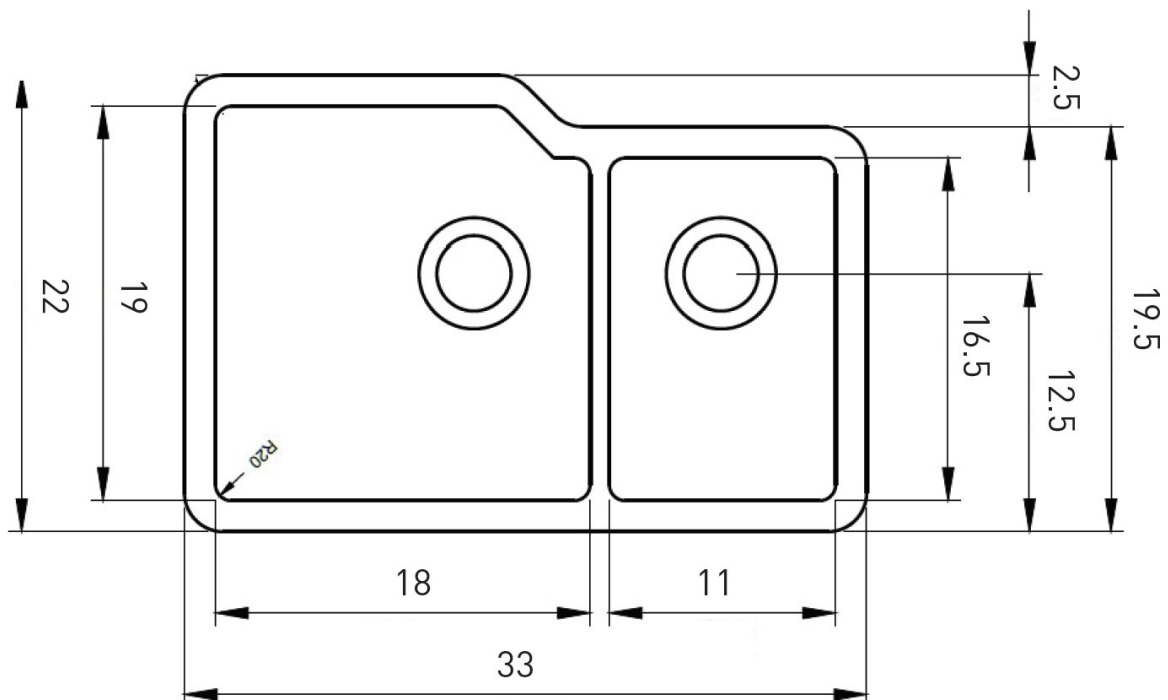

NOTES:

Refer to installation instructions supplied with kitchen sink for undermount, countertop or above counter custom installations.

Due to the fireclay process, dimensions may vary. Please use the actual sink that you will be installing in order to determine the cutout dimensions for your countertop.

CAUTION: Sink is heavy! Installer must provide adequate reinforcement for all load-bearing supports in accordance with installation instructions supplied with kitchen sink.

Fittings not included with fixture and must be ordered separately.

IMPORTANT: Dimensions of fixtures are nominal and may vary within the range of tolerance established by ANSI standards. These measurements are subject to change or cancellation. No responsibility is assumed for use of superseded or voided pages.