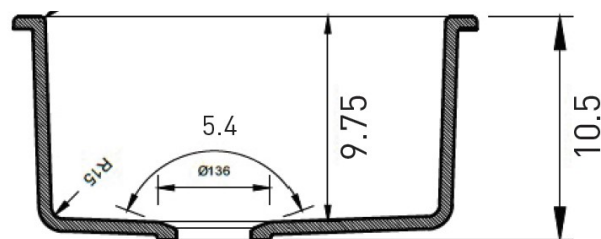

NOTES:

Refer to installation instructions supplied with kitchen sink for undermount, countertop or above counter custom installations.

Due to the fireclay process, dimensions may vary. Please use the actual sink that you will be installing in order to determine the cutout dimensions for your countertop.

CAUTION: Sink is heavy! Installer must provide adequate reinforcement for all load-bearing supports in accordance with installation instructions supplied with kitchen sink.

Fittings not included with fixture and must be ordered separately.

IMPORTANT: Dimensions of fixtures are nominal and may vary within the range of tolerance established by ANSI standards. These measurements are subject to change or cancellation. No responsibility is assumed for use of superseded or voided pages.