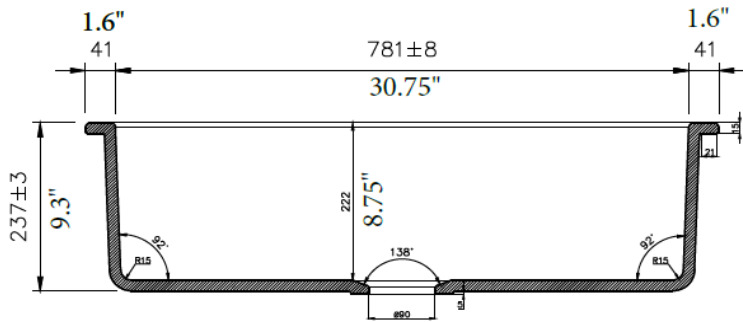

Notes:

Refer to installation instructions supplied with kitchen sink for undermount, or drop-in installations.

Templates available online on www.bocchiusa.com

CAUTION: Sink is heavy! Installer must provide adequate reinforcement for all load-bearing supports in accordance with installation instructions supplied with kitchen sink. Fittings included with the fixture and must be used as directed.

IMPORTANT: Dimensions of fixtures are nominal and may vary within the range of tolerance established by ANSI standards. These measurements are subject to change or cancellation. No responsibility is assumed for use of superseded or voided pages.