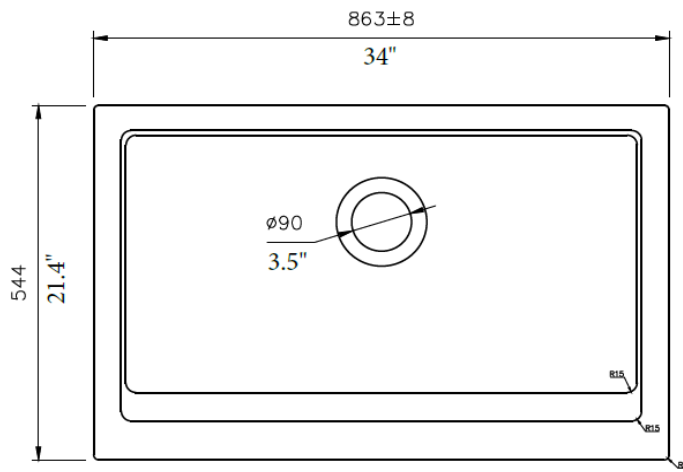

Notes:

Refer to installation instructions supplied with kitchen sink for undermount, or drop-in installations.

Templates available online on www.bocchiusa.com

CAUTION: Sink is heavy! Installer must provide adequate reinforcement for all load-bearing supports in accordance with installation instructions supplied with kitchen sink. Fittings included with the fixture and must be used as directed.

IMPORTANT: Dimensions of fixtures are nominal and may vary within the range of tolerance established by ANSI standards. These measurements are subject to change or cancellation. No responsibility is assumed for use of superseded or voided pages.