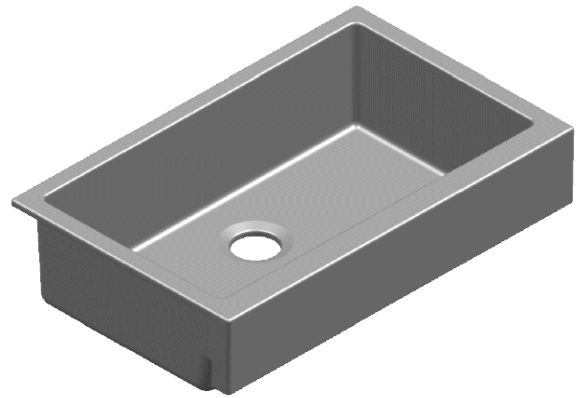

Notes:

Refer to installation instructions supplied with kitchen sink for undermount, or drop-in installations.

Templates available online on www.bocchiusa.com

CAUTION: Sink is heavy! Installer must provide adequate reinforcement for all load-bearing supports in accordance with installation instructions supplied with kitchen sink. Fittings included with the fixture and must be used as directed.

IMPORTANT: Dimensions of fixtures are nominal and may vary within the range of tolerance established by ANSI standards. These measurements are subject to change or cancellation. No responsibility is assumed for use of superseded or voided pages.