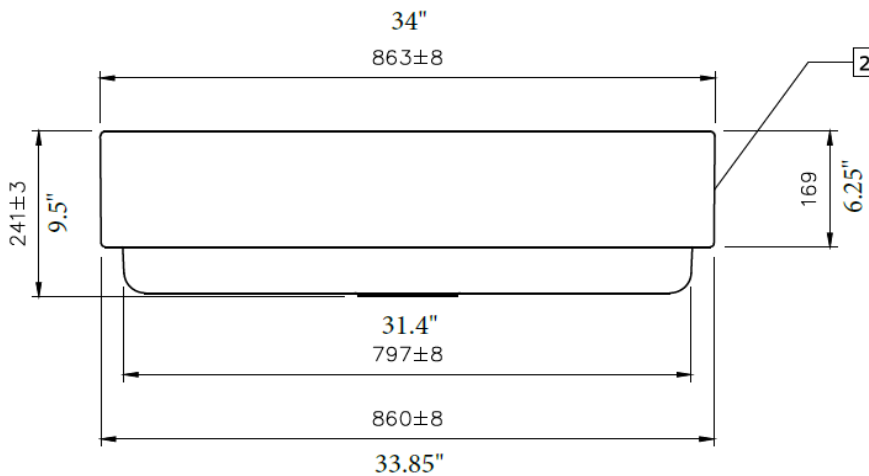

Notes:

Refer to installation instructions supplied with kitchen sink for undermount, or drop-in installations.

Templates available online on www.bocchiusa.com

CAUTION: Sink is heavy! Installer must provide adequate reinforcement for all load-bearing supports in accordance with installation instructions supplied with kitchen sink. Fittings included with the fixture and must be used as directed.

IMPORTANT: Dimensions of fixtures are nominal and may vary within the range of tolerance established by ANSI standards. These measurements are subject to change or cancellation. No responsibility is assumed for use of superseded or voided pages.