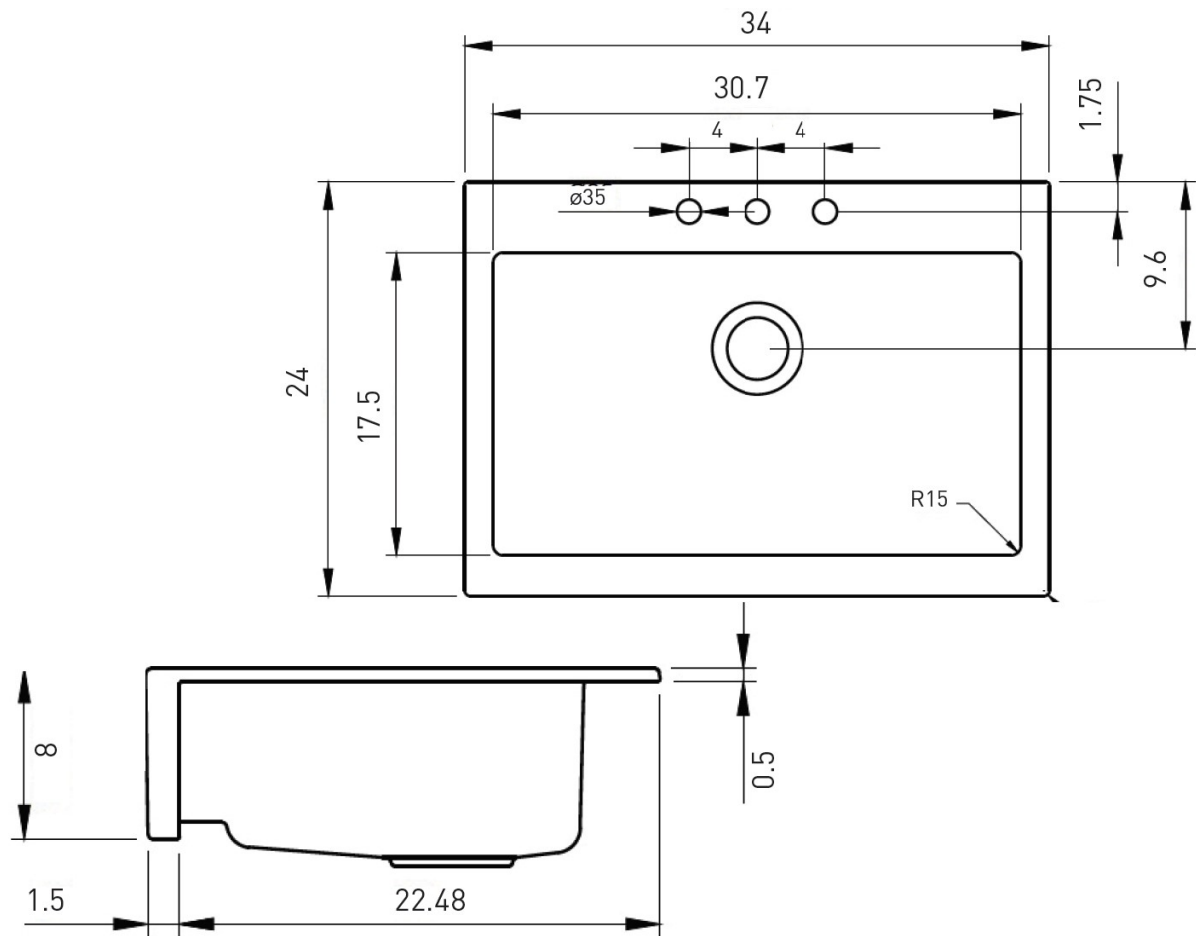

NOTES:

Refer to installation instructions supplied with kitchen sink for undermount, countertop or above counter custom installations.

Due to the fireclay process, dimensions may vary. Please use the actual sink that you will be installing in order to determine the cutout dimensions for your countertop.

CAUTION: Sink is heavy! Installer must provide adequate reinforcement for all load-bearing supports in accordance with installation instructions supplied with kitchen sink.

Fittings not included with fixture and must be ordered separately.

IMPORTANT: Dimensions of fixtures are nominal and may vary within the range of tolerance established by ANSI standards. These measurements are subject to change or cancellation. No responsibility is assumed for use of superseded or voided pages.