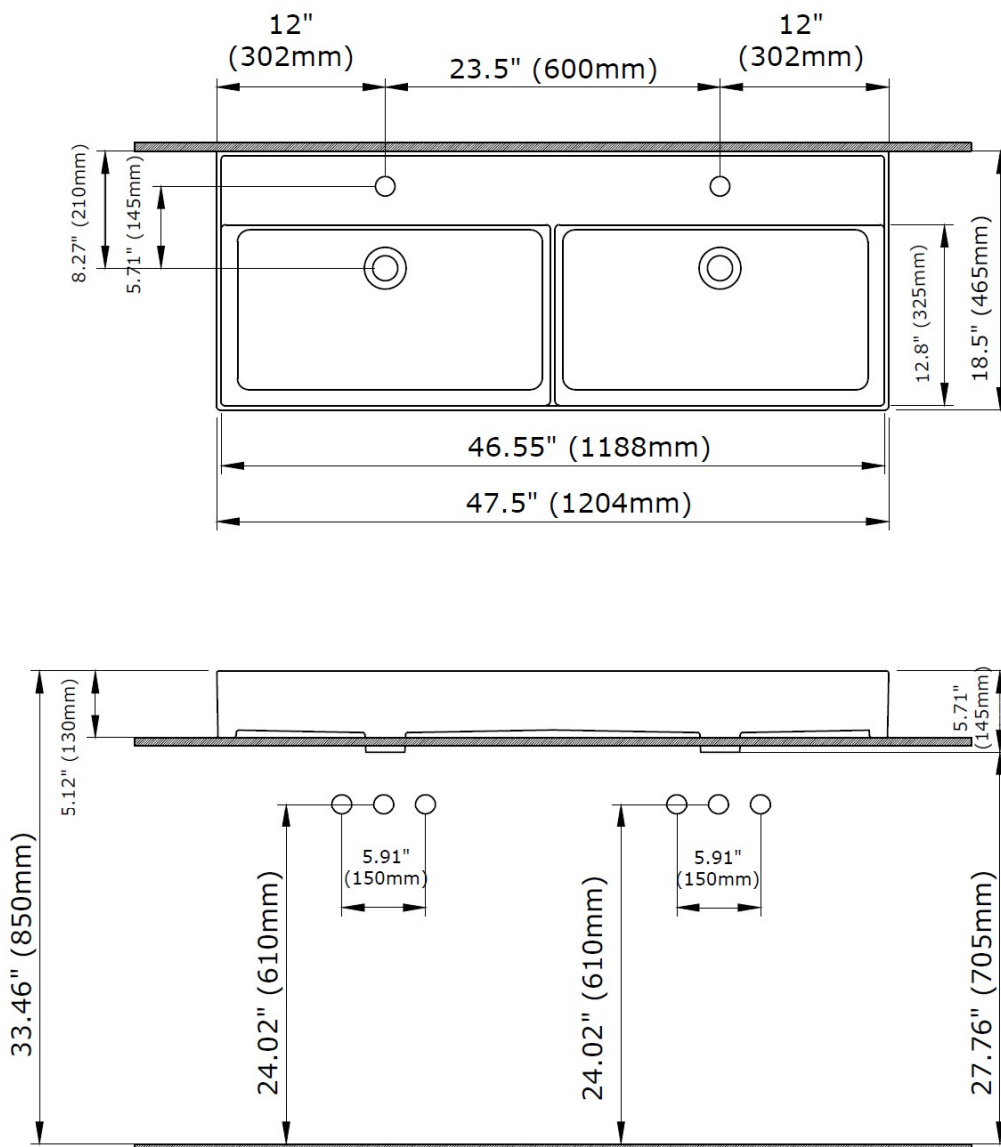

BOCCHI

MILANO 48D

Lavatory

- Metal console legs (3930 0001X)
Available colors:
3930 0001S = Brushed Nickel
3930 0001F = Matte Black
3930 0001G = Matte Gold

Product Code

1393-XXX-0132

FEATURES

- Fine fireclay construction
- Dual single hole faucets
- May be wall-mounted, counter set, or used with metal console legs (3930 0001X)
- with overflow

DIMENSIONS

NOMINAL DIMENSIONS

47.5" x 18.5" x 5.12"
(1204 x 465 x 130 mm)

COMPONENTS INCLUDED THE BOX

Wall-mounting hardware (requires proper reinforcement in wall)

COMPLIANCE CERTIFICATIONS

Meet or Exceeds ASME A112.19.2 / CSA B45.1

IMPORTANT: Dimensions of fixtures are nominal and may vary within the range of tolerance established by ANSI standards. These measurements are subject to change or cancellation. No responsibility is assumed for use of superseded or voided pages.