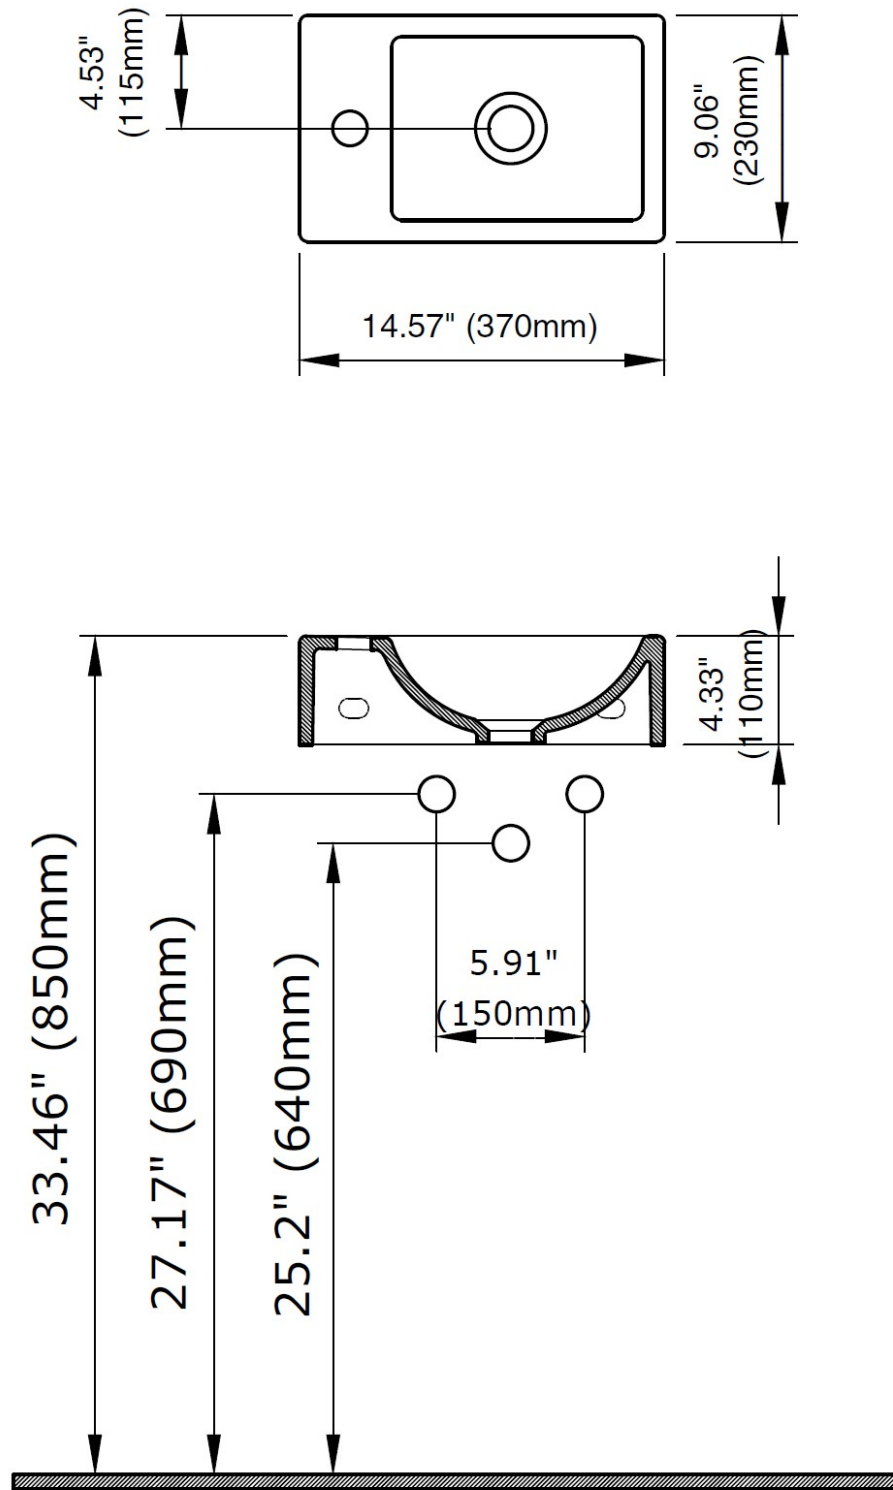

NOTES:

Refer to installation instructions supplied with bathroom sink for wall mount, countertop or console leg installations.

CAUTION: Sink is heavy! Installer must provide adequate reinforcement for all load-bearing supports in accordance with installation instructions supplied with bathroom sink. Metal Console legs are optional and not designed to be load-bearing, proper wall reinforcement is still required.

IMPORTANT: Dimensions of fixtures are nominal and may vary within the range of tolerance established by ANSI standards. These measurements are subject to change or cancellation. No responsibility is assumed for use of superseded or voided pages.