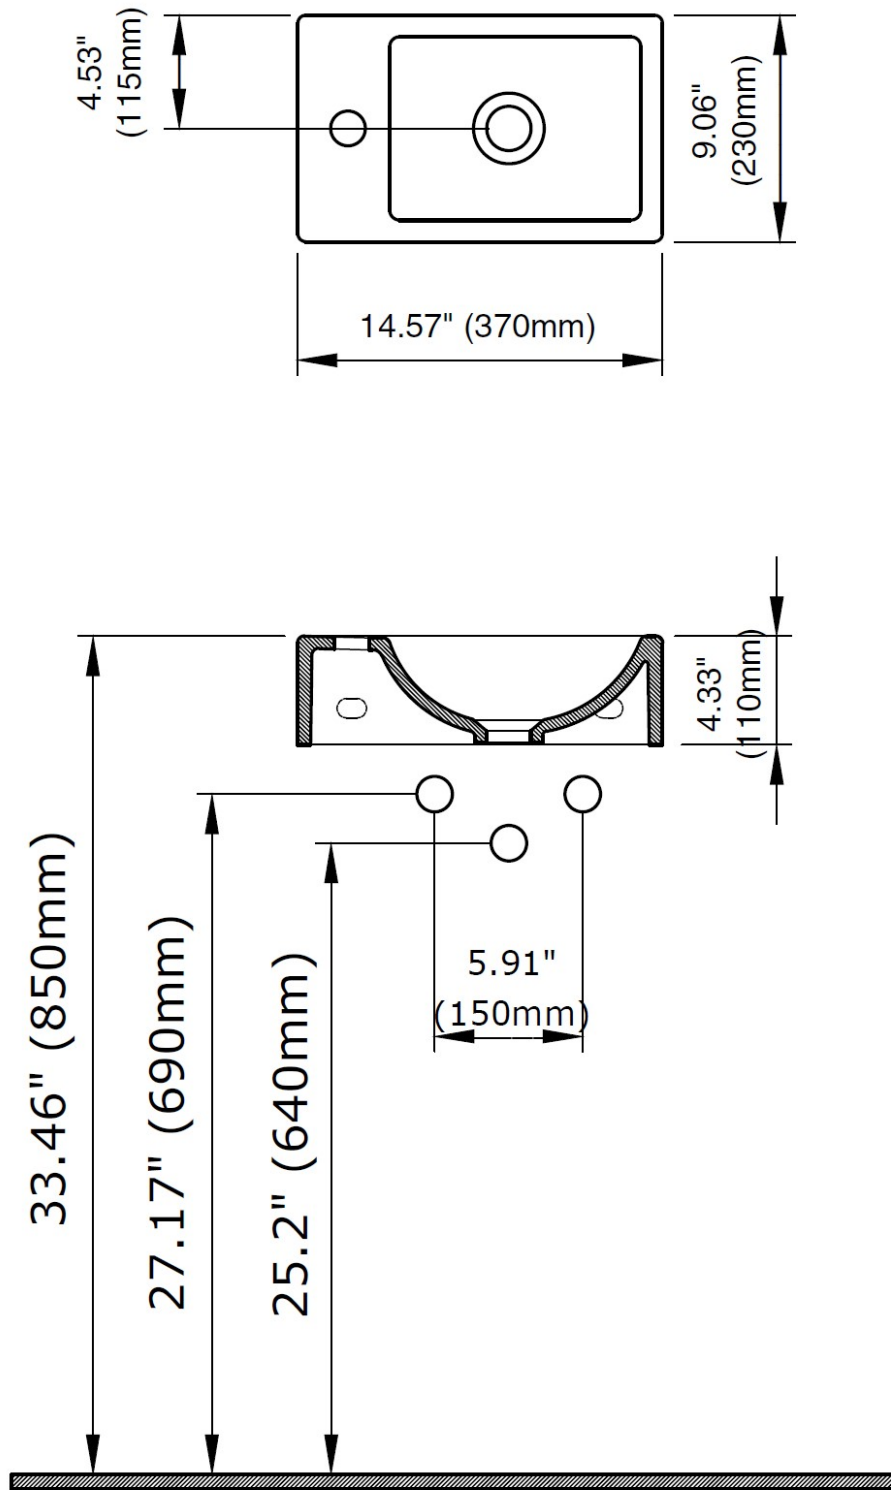

BOCCHI

MILANO 15

Lavatory

Product Code

1418-XXX-0126

FEATURES

- Fine fireclay construction
- Single hole faucet setting on left-hand side
- May be wall-hung or used as a vessel
- Includes mounting hardware

Standard Color
White (001)

NOMINAL DIMENSIONS

14.75" x 9" x 4.33"
(370 x 230 x 110 mm)

COMPONENTS INCLUDED THE BOX

Wall-mounting hardware (requires proper reinforcement in wall)

COMPLIANCE CERTIFICATIONS

Meet or Exceeds ASME A112.19.2 / CSA B45.1

IMPORTANT: Dimensions of fixtures are nominal and may vary within the range of tolerance established by ANSI standards. These measurements are subject to change or cancellation. No responsibility is assumed for use of superseded or voided pages.