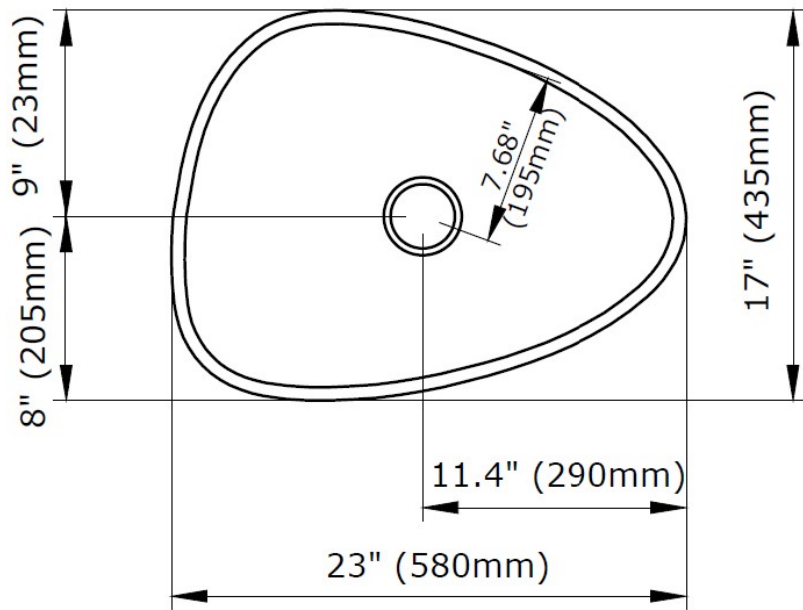

NOTES:

Refer to installation instructions supplied with bathroom sink for installation.

CAUTION: Sink is heavy! Installer must provide proper reinforcement for all counters where sink will be installed.

IMPORTANT: Dimensions of fixtures are nominal and may vary within the range of tolerance established by ANSI standards. These measurements are subject to change or cancellation. No responsibility is assumed for use of superseded or voided pages.