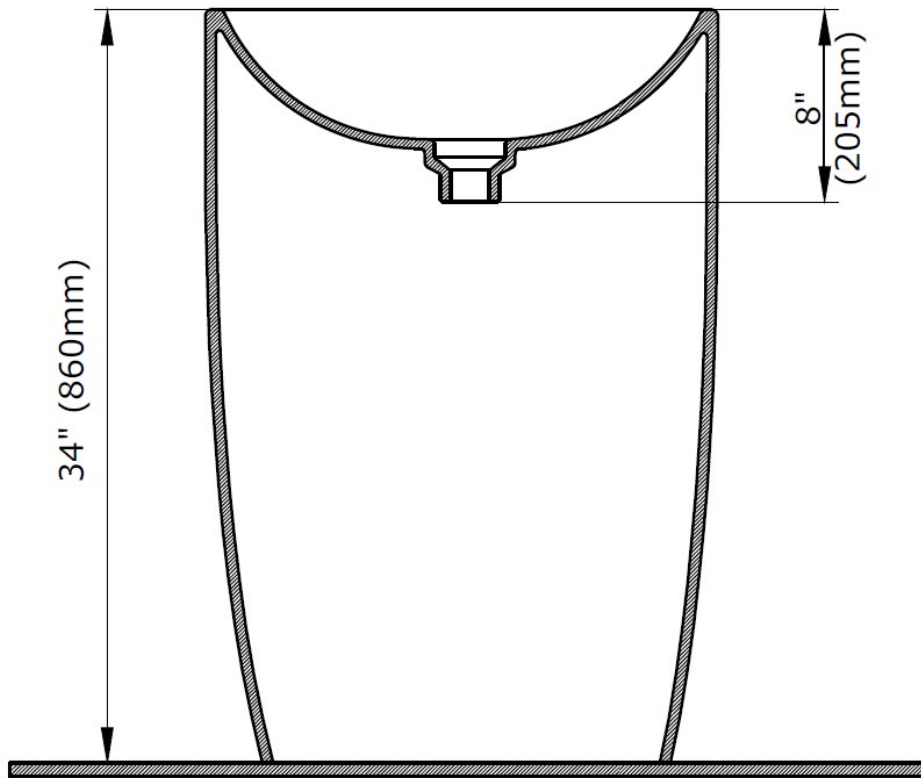

NOTES:

Refer to installation instructions supplied with bathroom sink for installation.

CAUTION: Sink is heavy! Installer must provide proper reinforcement for all counters where sink will be installed.

IMPORTANT: Dimensions of fixtures are nominal and may vary within the range of tolerance established by ANSI standards. These measurements are subject to change or cancellation. No responsibility is assumed for use of superseded or voided pages.