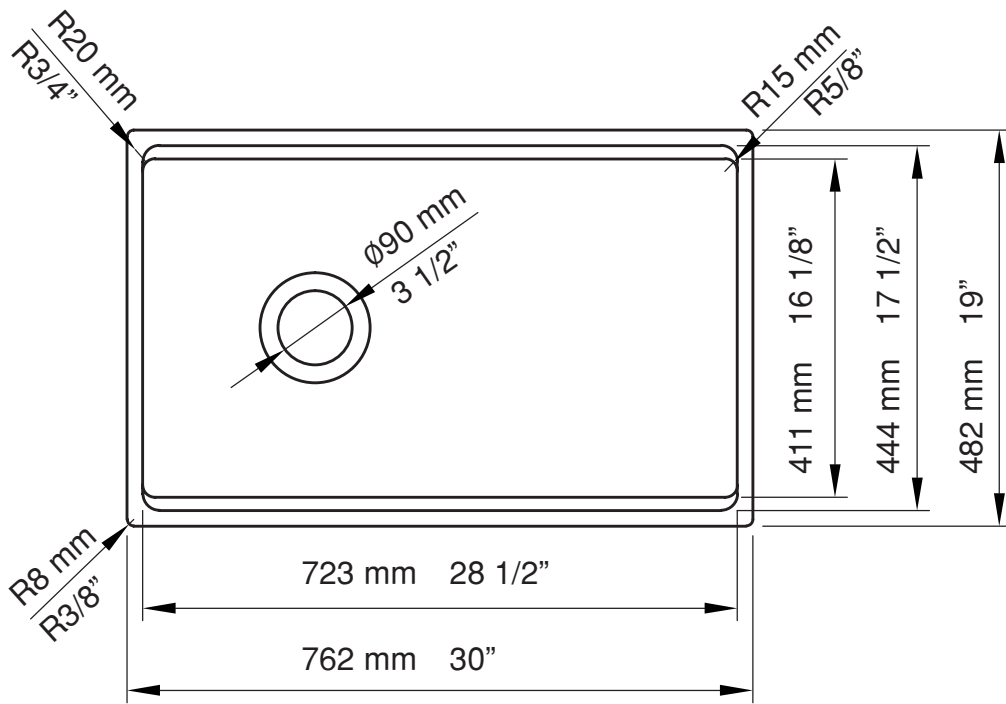

NOTES:

Refer to installation instructions supplied with kitchen sink for undermount, countertop or above counter custom installations.

Due to the fireclay process, dimensions may vary. Please use the actual sink that you will be installing in order to determine the cutout dimensions for your countertop.

CAUTION: Sink is heavy! Installer must provide adequate reinforcement for all load-bearing supports in accordance with installation instructions supplied with kitchen sink.

Fittings not included with fixture and must be ordered separately.

IMPORTANT: Dimensions of fixtures are nominal and may vary within the range of tolerance established by ANSI standards. These measurements are subject to change or cancellation. No responsibility is assumed for use of superseded or voided pages.