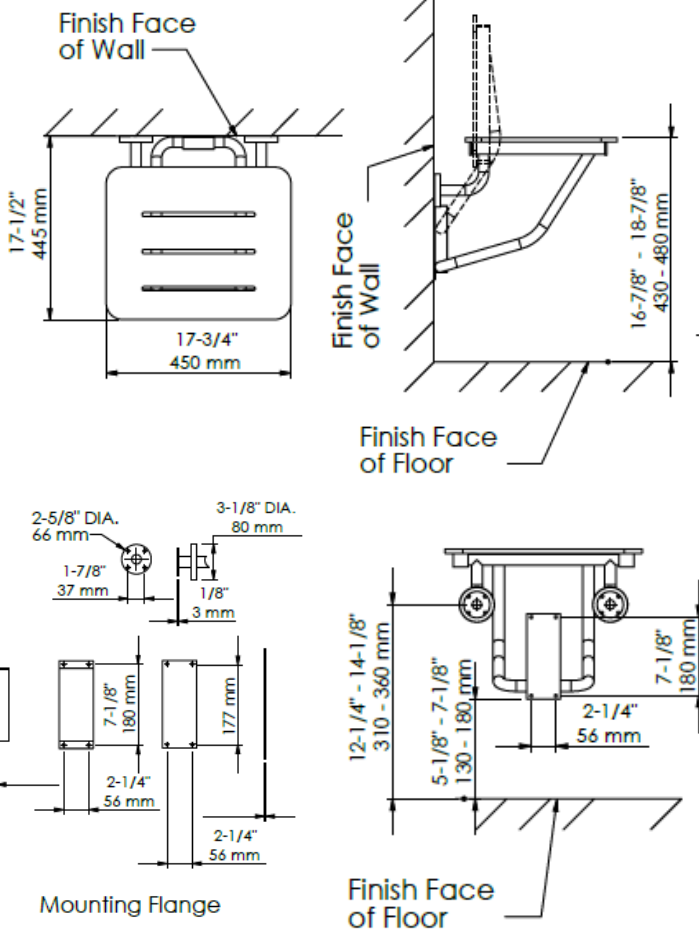

### Product Codes

TBD0-101-100X

### FEATURES

- Unique phenolic finish offers an oak finish option to mimic wood without worry for splintering
- 440 lbs maximum load capacity
- Folds up for storage
- Wall-mounted
- Stainless steel tubing with satin finish
- Concealed mounting flanges