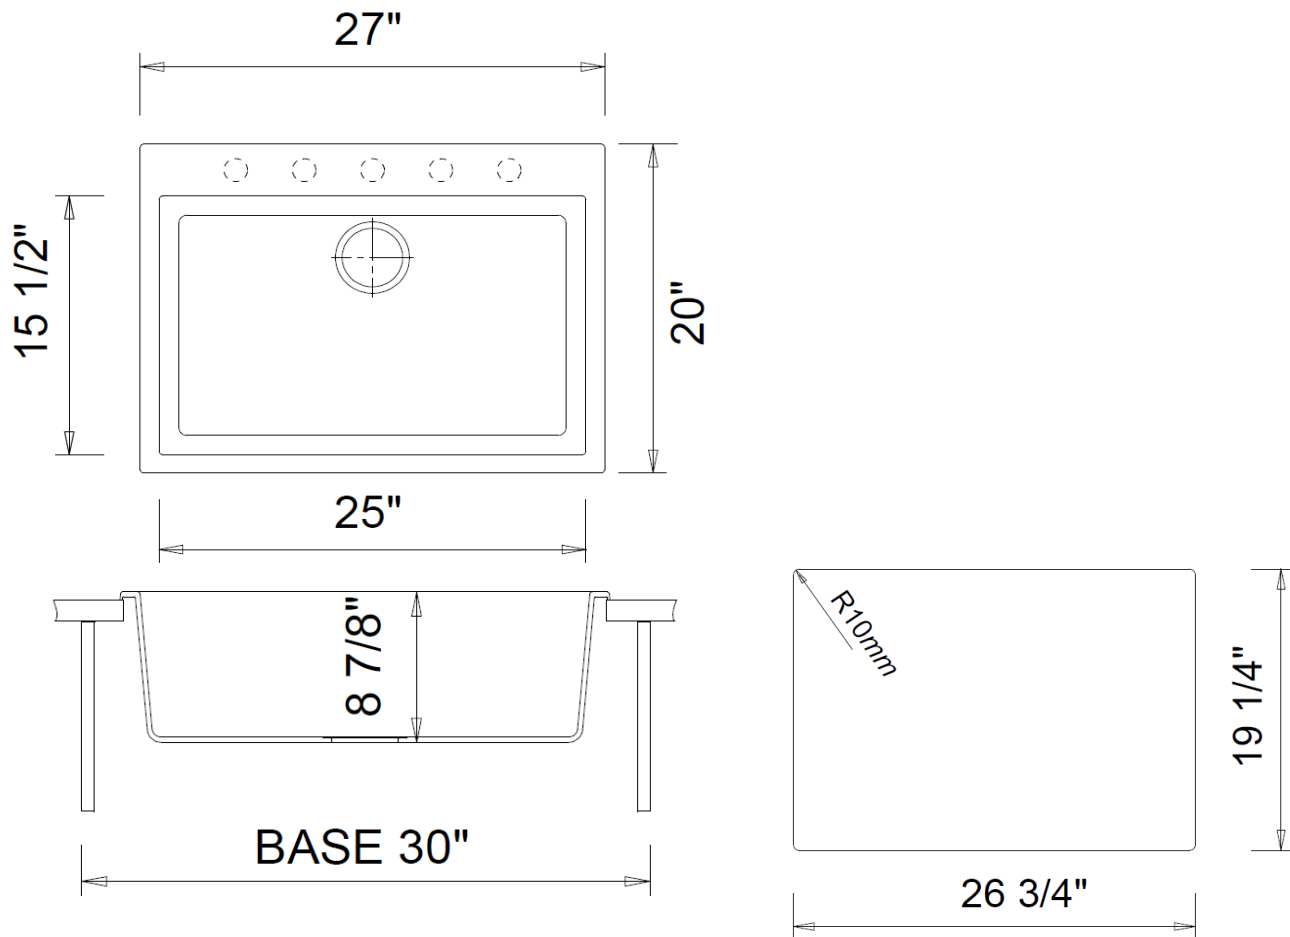

Notes:

Refer to installation instructions supplied with kitchen sink for undermount, or drop-in installations.
Templates and installation kits provided with the sink.

CAUTION: Sink is heavy! Installer must provide adequate reinforcement for all load-bearing supports in accordance with installation instructions supplied with kitchen sink. Fittings included with the fixture and must be used as directed.

IMPORTANT: Dimensions of fixtures are nominal and may vary within the range of tolerance established by ANSI standards. These measurements are subject to change or cancellation. No responsibility is assumed for use of superseded or voided pages.