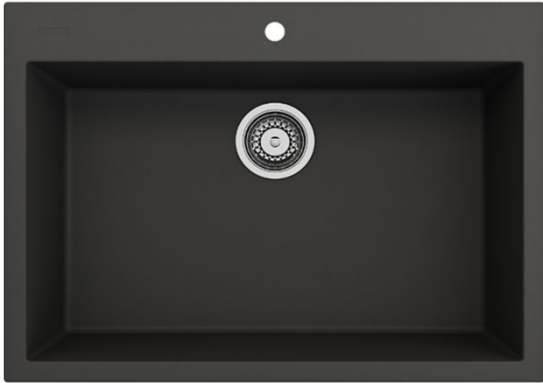

BOCCHI

CAMPINO UNO 27

DUAL MOUNT SINGLE BOWL
GRANITE KITCHEN SINK

Product Code

1634-XXX-0126

FEATURES:

Granite Composition: 80% natural granite and quartz microparticles, 20% acrylic resin
Sink is finished on lip and may be installed as an undermount OR drop-in

Pre-drilled with center faucet hole;
additional faucet holes are pre-scored from the underside of the sink and may be drilled per installation instruction as needed

3 1/2 inch center drain

Compatible with garbage disposals

Weight: 42 lbs

AVAILABLE COLORS:

Matte Black (504)

Metallic Black (505)

Concrete Gray (506)

Milk White (507)

DIMENSIONS:

Nominal Dimensions

27" x 20" x 9"

Bowl Inside Dimension:

25" x 15.5" x 9"

COMPONENTS INCLUDED IN THE BOX:

2330 0005 Chrome Strainer

1600 0001 Undermount Installation Kit

1600 0002 Drop Inn Installation Kit

COMPLIANCE CERTIFICATION: