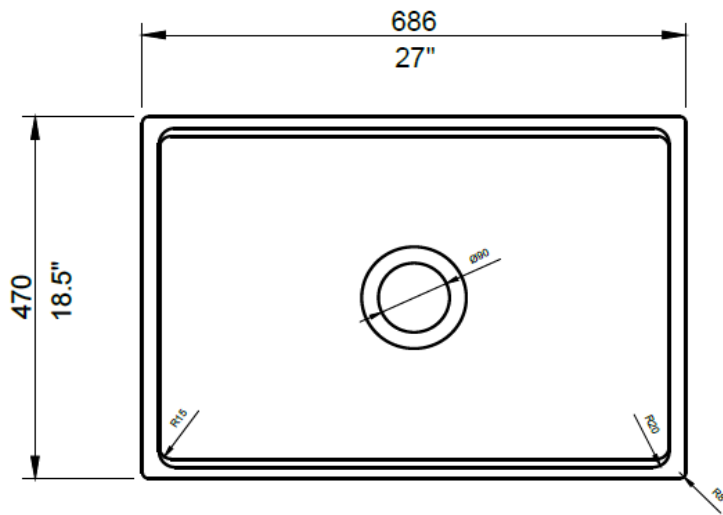

Notes:

Refer to installation instructions supplied with kitchen sink for undermount, or drop-in installations.
Templates available online on www.bocchiusa.com

CAUTION: Sink is heavy! Installer must provide adequate reinforcement for all load-bearing supports in accordance with installation instructions supplied with kitchen sink. Fittings included with the fixture and must be used as directed.

IMPORTANT: Dimensions of fixtures are nominal and may vary within the range of tolerance established by ANSI standards. These measurements are subject to change or cancellation. No responsibility is assumed for use of superseded or voided pages.