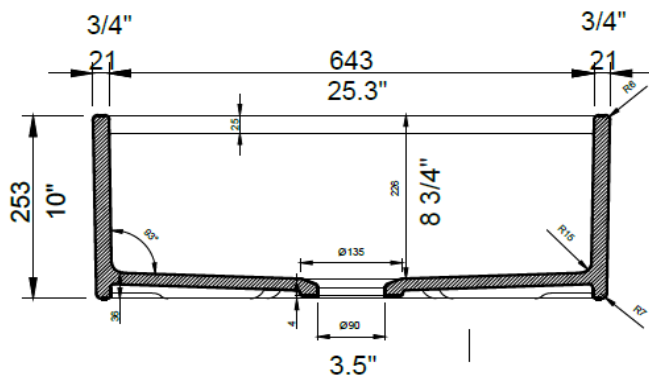

Notes:

Refer to installation instructions supplied with kitchen sink for undermount, or drop-in installations.
Templates available online on www.bocchiusa.com

CAUTION: Sink is heavy! Installer must provide adequate reinforcement for all load-bearing supports in accordance with installation instructions supplied with kitchen sink. Fittings included with the fixture and must be used as directed.

IMPORTANT: Dimensions of fixtures are nominal and may vary within the range of tolerance established by ANSI standards. These measurements are subject to change or cancellation. No responsibility is assumed for use of superseded or voided pages.