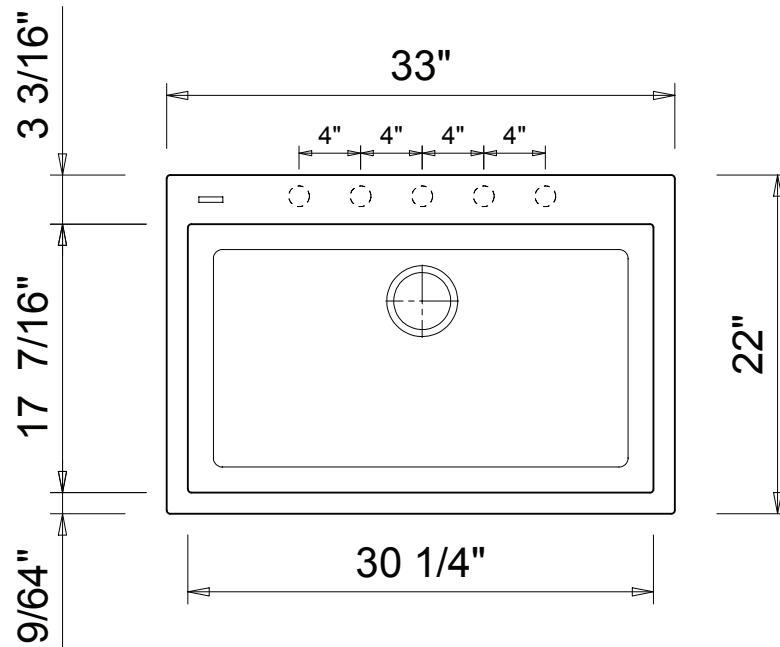

NOTES: Refer to installation instructions supplied with kitchen sink for undermount, or drop-in installations. Templates and installation kits provided with the sink.

CAUTION: Sink is heavy! Installer must provide adequate reinforcement for all load-bearing supports in accordance with installation instructions supplied with kitchen sink. Fittings included with the fixture and must be used as directed.

IMPORTANT: Dimensions of fixtures are nominal and may vary within the range of tolerance established by ANSI standards. These measurements are subject to change or cancellation. No responsibility is assumed for use of superseded or voided pages.