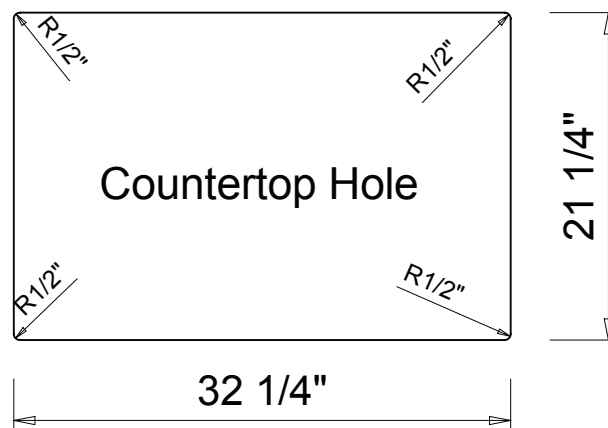

NOTES: Refer to installation instructions supplied with kitchen sink for undermount, or drop-in installations. Templates and installation kits provided with the sink.

CAUTION: Sink is heavy! Installer must provide adequate reinforcement for all load-bearing supports in accordance with installation instructions supplied with kitchen sink. Fittings included with the fixture and must be used as directed.

IMPORTANT: Dimensions of fixtures are nominal and may vary within the range of tolerance established by ANSI standards. These measurements are subject to change or cancellation. No responsibility is assumed for use of superseded or voided pages.