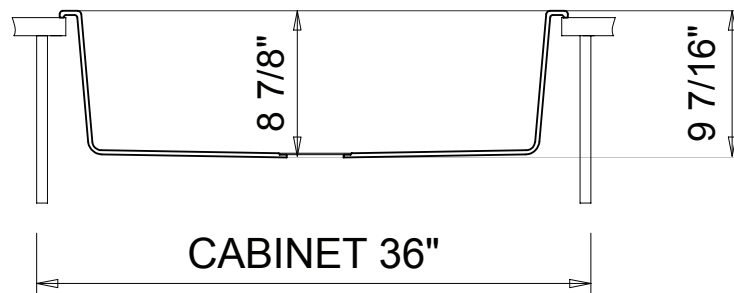

NOTES: Refer to installation instructions supplied with kitchen sink for undermount, or drop-in installations. Templates and installation kits provided with the sink.

CAUTION: Sink is heavy! Installer must provide adequate reinforcement for all load-bearing supports in accordance with installation instructions supplied with kitchen sink. Fittings included with the fixture and must be used as directed.

IMPORTANT: Dimensions of fixtures are nominal and may vary within the range of tolerance established by ANSI standards. These measurements are subject to change or cancellation. No responsibility is assumed for use of superseded or voided pages.