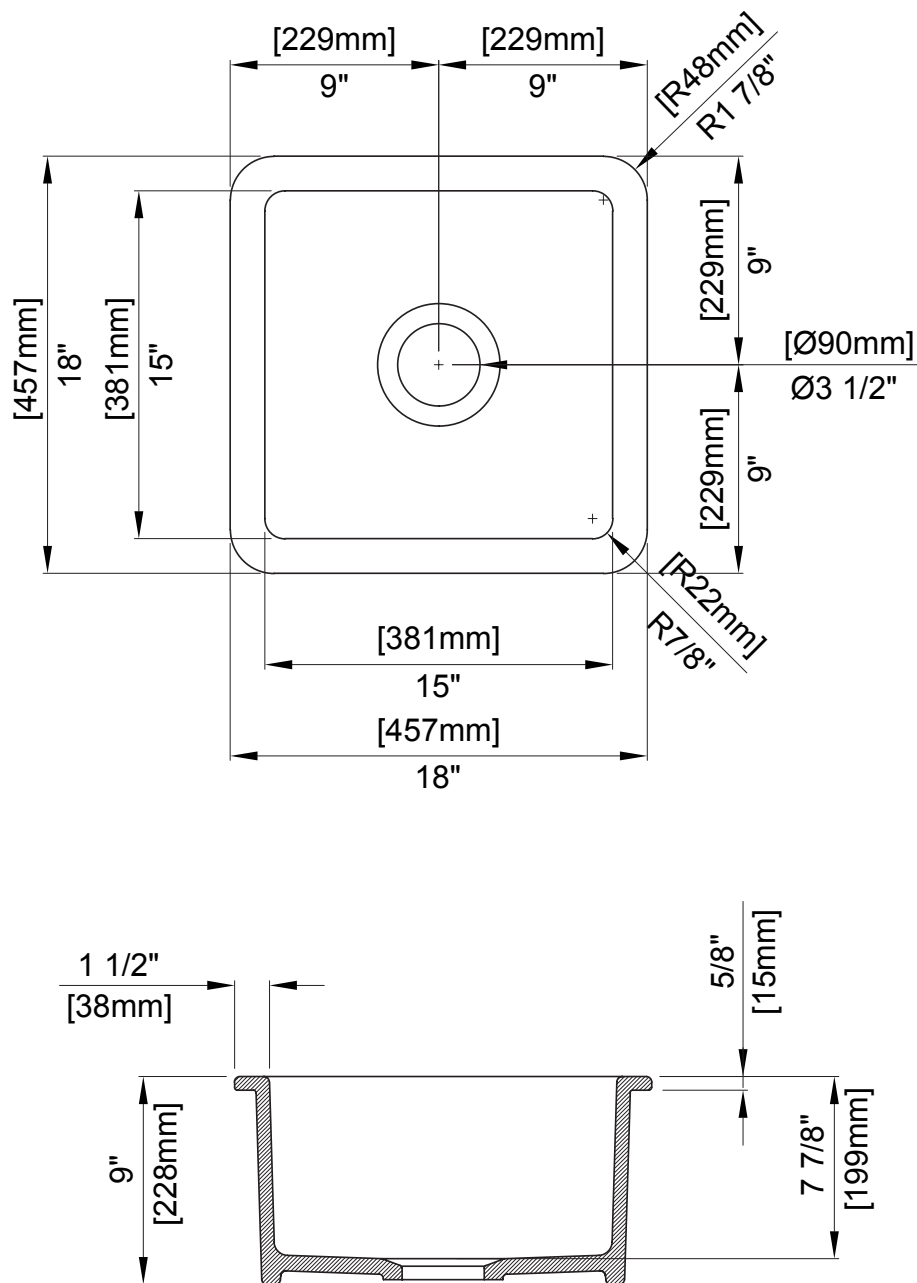

NOTES:

Refer to installation instructions supplied with kitchen sink for undermount, countertop or above counter custom installations.

Due to the fireclay process, dimensions may vary. Please use the actual sink that you will be installing in order to determine the cutout dimensions for your countertop.

CAUTION: Sink is heavy! Installer must provide adequate reinforcement for all load-bearing supports in accordance with installation instructions supplied with kitchen sink.

Fittings not included with fixture and must be ordered separately.

IMPORTANT: Dimensions of fixtures are nominal and may vary within the range of tolerance established by ANSI standards. These measurements are subject to change or cancellation. No responsibility is assumed for use of superseded or voided pages.