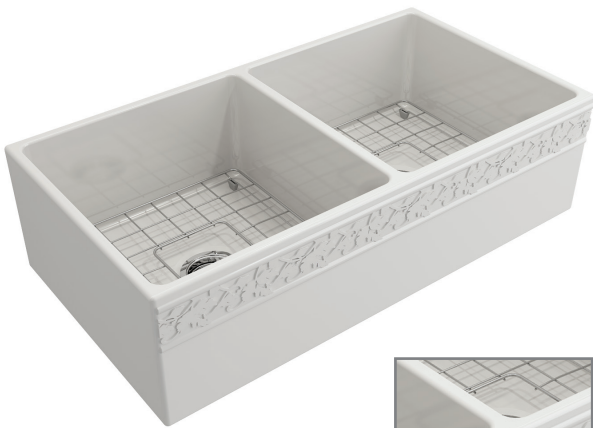

BOCCHI

VIGNETO 36D

APRON FRONT DOUBLE BOWL KITCHEN SINK

Product Code

1351-XXX-0120

FEATURES

- Fine fireclay construction
- Sink is finished on all four sides
- 3-1/2" center drain
- Stainless steel bottom sink rack and chrome strainer included
- Compatible with standard garbage disposal flanges, extenders not required
- Requires a minimum 39 inch wide base cabinet for apron-front sinks
- Requires support frame in cabinetry

Standard Colors

White (001), Biscuit (014)

Premium Colors

Matte White (002), Matte Black (004), Black (005), Matte Gray (006), Sapphire Blue (010), Matte Dark Gray (020), Matte Brown (025)

DIMENSIONS

NOMINAL DIMENSIONS

36"X19"X10"

BOWL INSIDE DIMENSIONS

36" (914mm) wide

17 1/2" (444mm) front to back

8 7/8" (226mm) depth

COMPONENTS INCLUDED THE BOX

2300 0007 - 36"X19"X10"

SS SINK RACK - CHROME (2pcs)