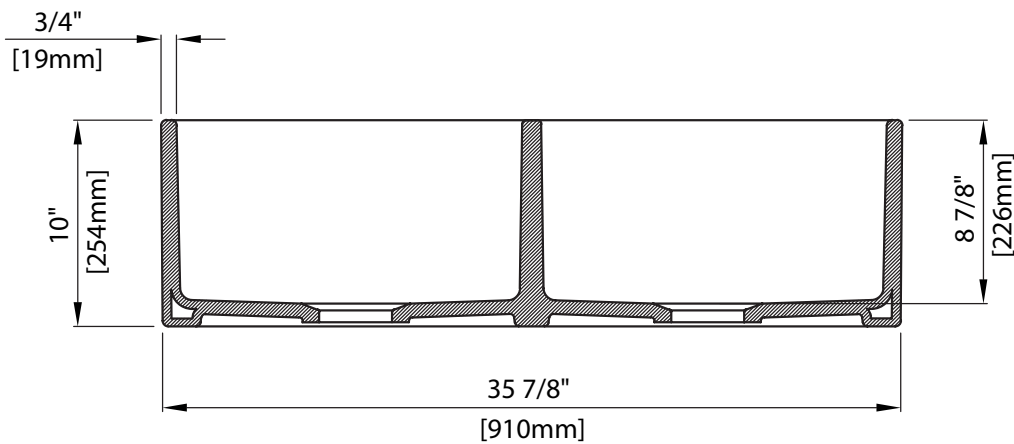

NOTES:

Refer to installation instructions supplied with kitchen sink for undermount, countertop or above counter custom installations.

Due to the fireclay process, dimensions may vary. Please use the actual sink that you will be installing in order to determine the cutout dimensions for your countertop.

CAUTION: Sink is heavy! Installer must provide adequate reinforcement for all load-bearing supports in accordance with installation instructions supplied with kitchen sink.

Fittings not included with fixture and must be ordered separately.

IMPORTANT: Dimensions of fixtures are nominal and may vary within the range of tolerance established by ANSI standards. These measurements are subject to change or cancellation. No responsibility is assumed for use of superseded or voided pages.