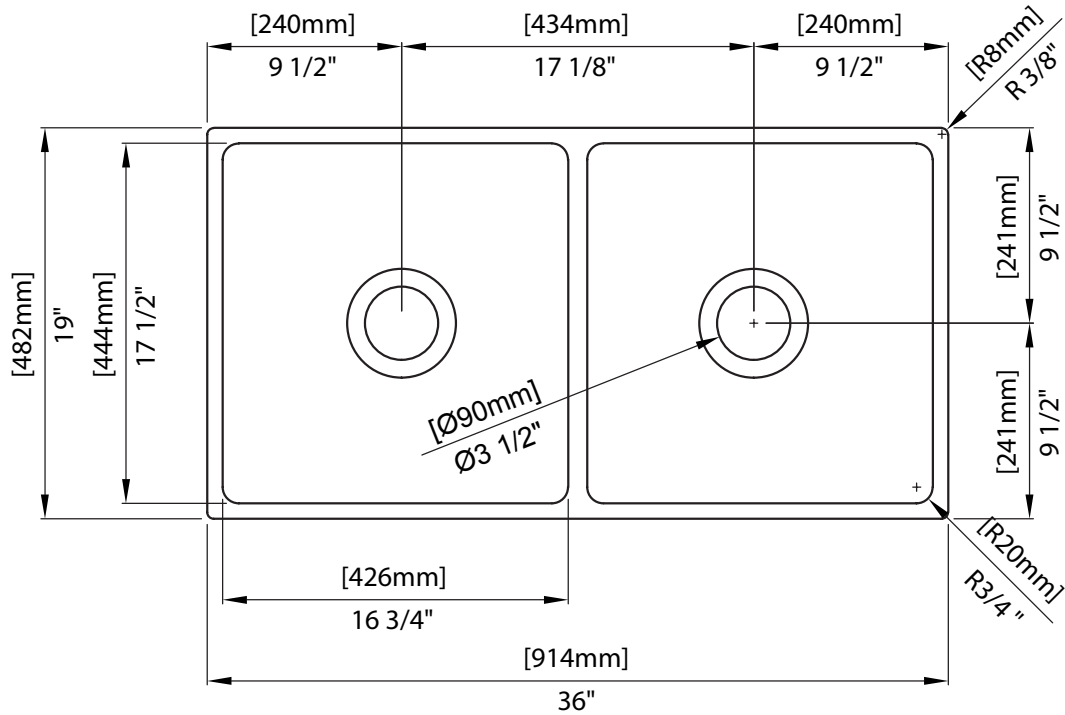

NOTES:

Refer to installation instructions supplied with kitchen sink for undermount, countertop or above counter custom installations.

Due to the fireclay process, dimensions may vary. Please use the actual sink that you will be installing in order to determine the cutout dimensions for your countertop.

CAUTION: Sink is heavy! Installer must provide adequate reinforcement for all load-bearing supports in accordance with installation instructions supplied with kitchen sink.

Fittings not included with fixture and must be ordered separately.

IMPORTANT: Dimensions of fixtures are nominal and may vary within the range of tolerance established by ANSI standards. These measurements are subject to change or cancellation. No responsibility is assumed for use of superseded or voided pages.