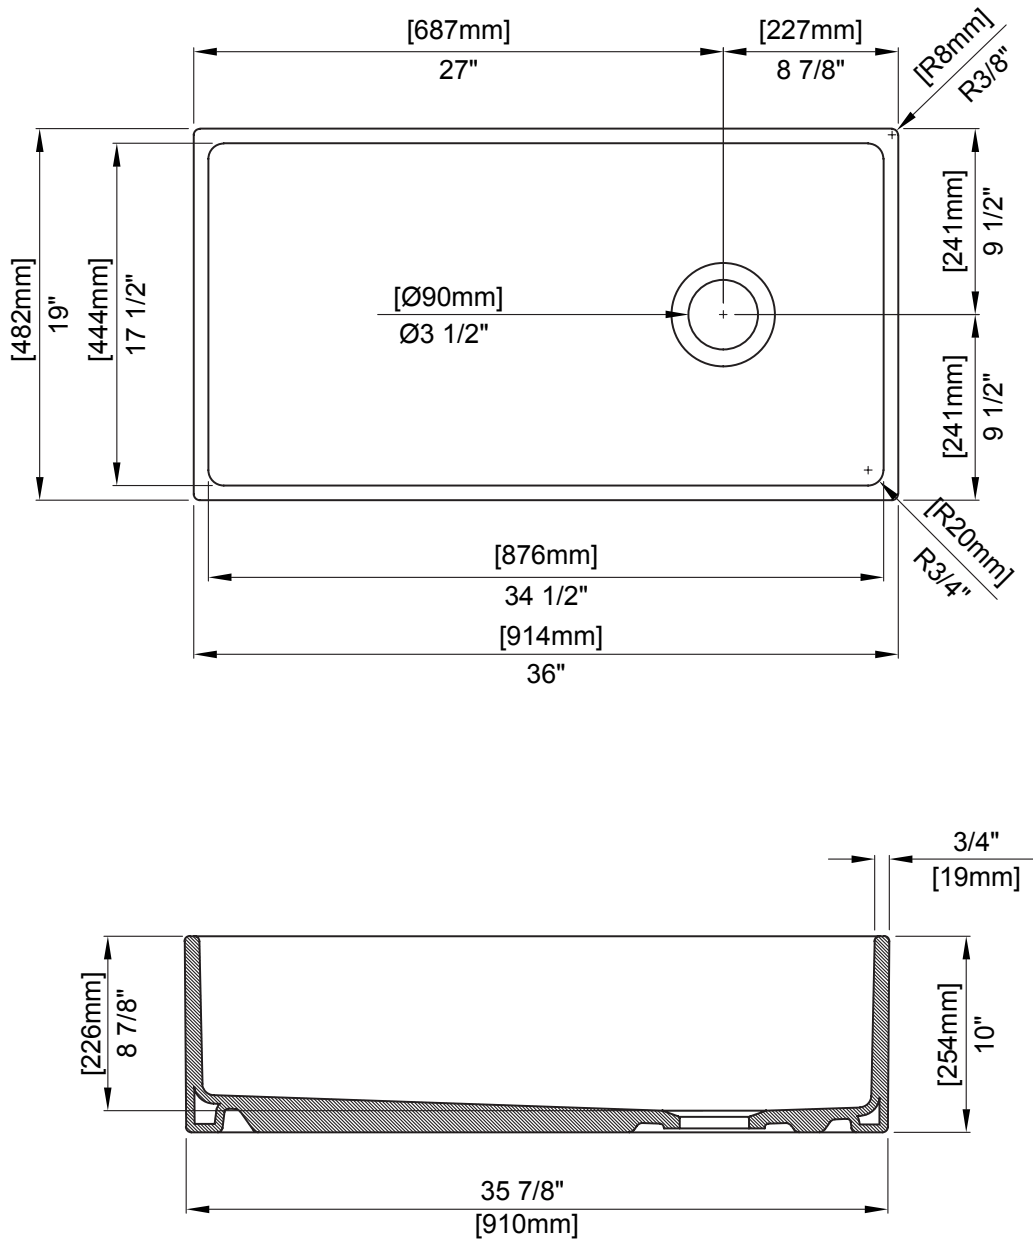

NOTES:

Refer to installation instructions supplied with kitchen sink for undermount, countertop or above counter custom installations.

Due to the fireclay process, dimensions may vary. Please use the actual sink that you will be installing in order to determine the cutout dimensions for your countertop.

CAUTION: Sink is heavy! Installer must provide adequate reinforcement for all load-bearing supports in accordance with installation instructions supplied with kitchen sink.

Fittings not included with fixture and must be ordered separately.

IMPORTANT: Dimensions of fixtures are nominal and may vary within the range of tolerance established by ANSI standards. These measurements are subject to change or cancellation. No responsibility is assumed for use of superseded or voided pages.