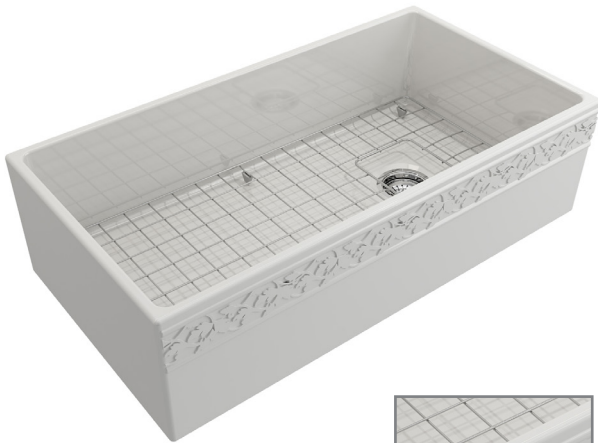

BOCCHI

VIGNETO 36

APRON FRONT SINGLE BOWL KITCHEN SINK

Product Code

1355-XXX-0120

FEATURES

- Fine fireclay construction
- Sink is finished on all four sides
- 3-1/2" center drain
- Stainless steel bottom sink rack and chrome strainer included
- Compatible with standard garbage disposal flanges, extenders not required
- Requires a minimum 39 inch wide base cabinet for apron-front sinks
- Requires support frame in cabinetry

Standard Colors

White (001), Biscuit (014)

Premium Colors

Matte White (002), Matte Black (004), Black (005), Matte Gray (006), Sapphire Blue (010), Matte Dark Gray (020), Matte Brown (025)

DIMENSIONS

NOMINAL DIMENSIONS

36"X19"X10"

BOWL INSIDE DIMENSIONS

34 1/2" (876mm) wide

17 1/2" (444mm) front to back

8 7/8" (226mm) depth

COMPONENTS INCLUDED THE BOX

2300 0005 - 36"X19"X10"

SS SINK RACK - CHROME (1pc)