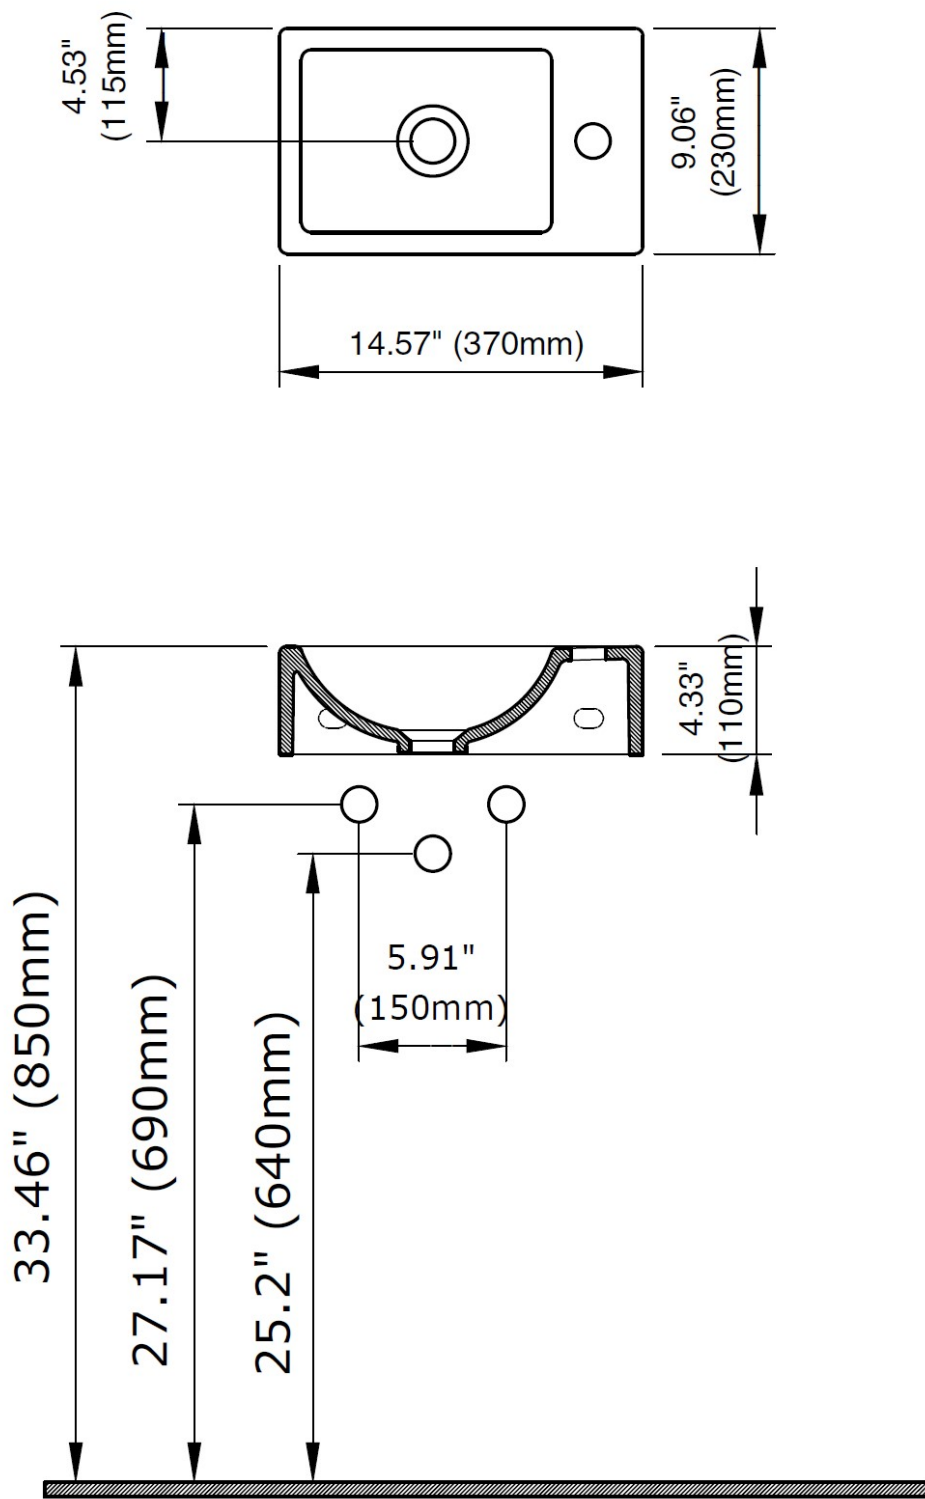

NOTES:

Refer to installation instructions supplied with bathroom sink for wall mount, countertop or console leg installations.

CAUTION: Sink is heavy! Installer must provide adequate reinforcement for all load-bearing supports in accordance with installation instructions supplied with bathroom sink. Metal Console legs are optional and not designed to be load-bearing, proper wall reinforcement is still required.

IMPORTANT: Dimensions of fixtures are nominal and may vary within the range of tolerance established by ANSI standards. These measurements are subject to change or cancellation. No responsibility is assumed for use of superseded or voided pages.