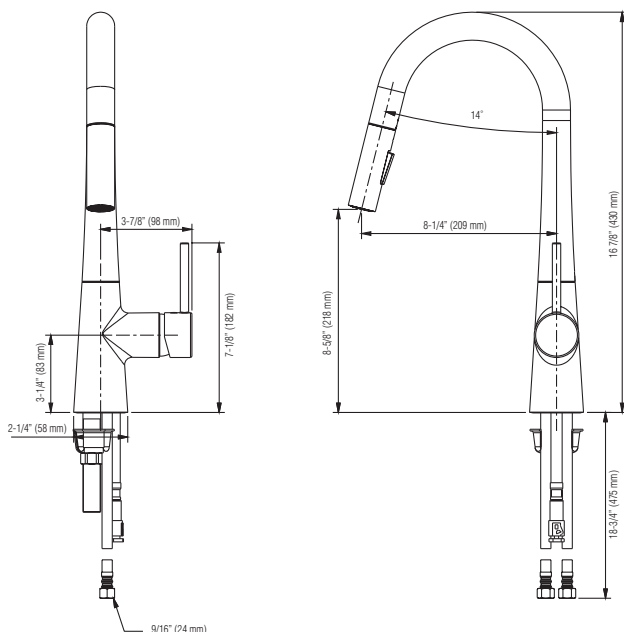

BOCCHI®

LUGANO

PULL-DOWN SPRAY KITCHEN FAUCET

Product Code

2007 0001

FEATURES

- 35 mm ceramic disc valve cartridge
- Cartridge working life: > 500,000 times
- Lead Free faucet body – contains $\leq 0.25\%$ total lead content by weighted volume
- Maximum flow rate: 1.8 gpm (6.8 l/min) at 72 psi
- Spout length: 8 1/4" (204 mm)
- Spout height: 8 5/8" (218 mm)
- Spout swivels at 360°
- Dual-function pull-down spray with rubber nozzles
- Pull-down spray material: Brass
- Pull-down spray length: 59 1/16" (1,500mm)
- Includes flexible inlet hoses: 19 11/16" (500 mm)
- Meets CalGreen requirements for kitchen faucets

AVAILABLE COLOR / FINISHES

2007 0001 CHROME
2007 0001BN BRUSHED NICKEL
2007 0001ORB OIL-RUBBED BRONZE

OPTIONAL ACCESSORIES

2180 0001 OVAL DECK PLATE
2180 0002 RECTANGULAR DECK PLATE

CODES / STANDARDS

ASME A112.18.1 / CSA B125.1 / NSF 61
/ NSF 372 / AB1954 / DOE – Energy Policy
Act 1992 / CEC – California Energy
Consumption

IMPORTANT: These measurements are subject to change or cancellation. No responsibility is assumed for use of superseded or voided pages. Bocchi reserves the right to make revisions without notice to product specifications.