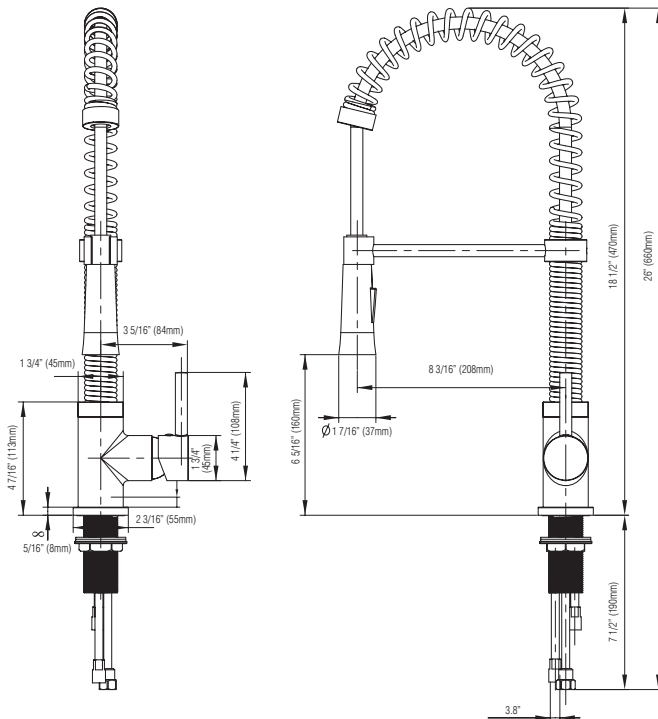

### SPIRAL PULL-DOWN SPRAY KITCHEN FAUCET

#### FEATURES

- 35 mm ceramic disc valve cartridge
- Cartridge working life: > 500,000 times
- Lead Free faucet body – contains  $\leq 0.25\%$  total lead content by weighted volume
- Maximum flow rate: 1.8 gpm (6.8 l/min) at 72 psi
- Spout length: 8 3/16" (208mm)
- Spout height: 6 5/16" (160mm)
- Spout swivels at 360°
- Dual-function pull-down spray with rubber nozzles
- Pull-down spray material: Brass
- Pull-down spray length: 59 1/16" (1,500mm)
- Includes flexible inlet hoses: 19 11/16" (500 mm)
- Meets CalGreen requirements for kitchen faucets

#### OPTIONAL ACCESSORIES

2180 0001 OVAL DECK PLATE  
2180 0002 RECTANGULAR DECK PLATE