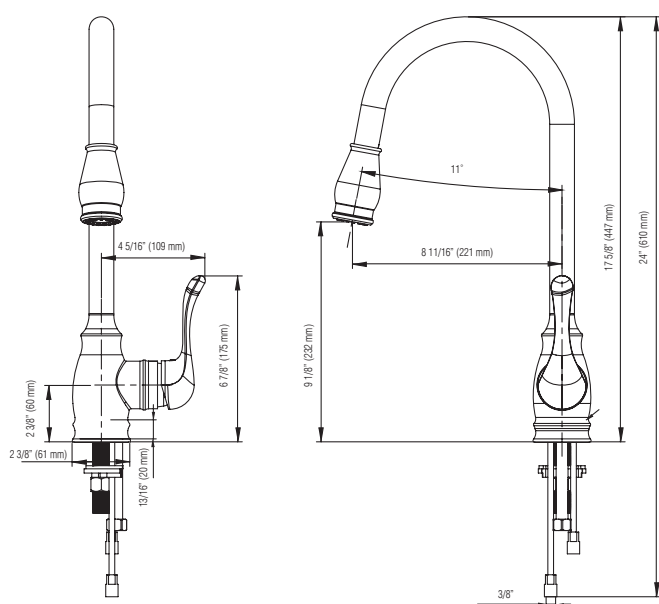

BOCCHI®

BELSENA

PULL-DOWN SPRAY KITCHEN FAUCET

Product Code

2002 0001

FEATURES

- 35 mm ceramic disc valve cartridge
- Cartridge working life: > 500,000 times
- Lead Free faucet body – contains $\leq 0.25\%$ total lead content by weighted volume
- Maximum flow rate: 1.8 gpm (6.8 l/min) at 72 psi
- Spout length: 8 11/16" (221 mm)
- Spout height: 9 1/8" (232 mm)
- Spout swivels at 360°
- Dual-function pull-down spray with rubber nozzles
- Pull-down spray material: Brass
- Pull-down spray length: 59 1/16" (1,500mm)
- Includes flexible inlet hoses: 19 11/16" (500 mm)
- Meets CalGreen requirements for kitchen faucets

AVAILABLE COLOR / FINISHES

2002 0001 CHROME
2002 0001BN BRUSHED NICKEL
2002 0001ORB OIL-RUBBED BRONZE

OPTIONAL ACCESSORIES

2180 0001 OVAL DECK PLATE
2180 0002 RECTANGULAR DECK PLATE

CODES / STANDARDS

ASME A112.18.1 / CSA B125.1 / NSF 61
/ NSF 372 / AB1954 / DOE – Energy Policy
Act 1992 / CEC – California Energy
Consumption

IMPORTANT: These measurements are subject to change or cancellation. No responsibility is assumed for use of superseded or voided pages. Bocchi reserves the right to make revisions without notice to product specifications.