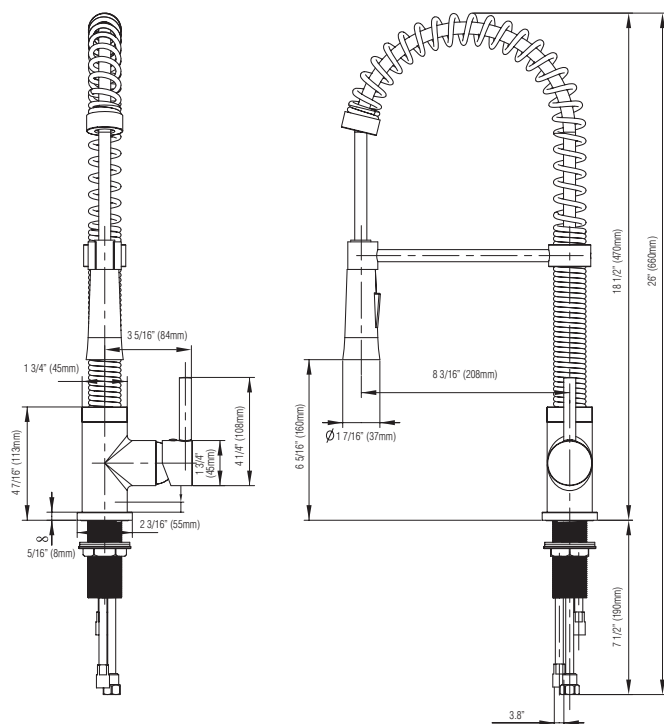

BOCCHI®

LIVENZA

SPIRAL PULL-DOWN SPRAY KITCHEN FAUCET

Product Code

2014 0001

FEATURES

- 35 mm ceramic disc valve cartridge
- Cartridge working life: > 500,000 times
- Lead Free faucet body – contains $\leq 0.25\%$ total lead content by weighted volume
- Maximum flow rate: 1.8 gpm (6.8 l/min) at 72 psi
- Spout length: 8 3/16" (208mm)
- Spout height: 6 5/16" (160mm)
- Spout swivels at 360°
- Dual-function pull-down spray with rubber nozzles
- Pull-down spray material: Brass
- Pull-down spray length: 59 1/16" (1,500mm)
- Includes flexible inlet hoses: 19 11/16" (500 mm)
- Meets CalGreen requirements for kitchen faucets

AVAILABLE COLOR / FINISHES

2014 0001 CHROME
2014 0001BN BRUSHED NICKEL
2014 0001ORB OIL-RUBBED BRONZE

OPTIONAL ACCESSORIES

2180 0001 OVAL DECK PLATE
2180 0002 RECTANGULAR DECK PLATE

CODES / STANDARDS

ASME A112.18.1 / CSA B125.1 / NSF 61
/ NSF 372 / AB1954 / DOE – Energy Policy
Act 1992 / CEC – California Energy
Consumption

IMPORTANT: These measurements are subject to change or cancellation. No responsibility is assumed for use of superseded or voided pages. Bocchi reserves the right to make revisions without notice to product specifications.