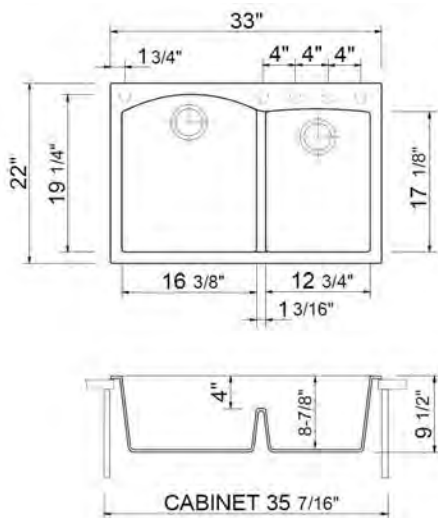

CAMPINO DUO 33D

requires a minimum 36" wide base cabinet

1602-506-0126

Concrete Gray

CAMPINO DUO 33D

DUAL-MOUNT DOUBLE BOWL
KITCHEN SINK

1602-XXX-0126

Features

- Italian Granite
- Finished lip, may be undermounted or dropped-in
- Pre-drilled for a single-hole faucet / prescored for easy punch out of additional holes as needed
- 3.5" offset drains
- Low divide 60/40 split
- Chrome strainers included

Dimensions

33"x22"x9.5"

Standard Colors

Black (504), Metallic Black (505),
Concrete Gray (506)

INCLUDED ACCESSORIES