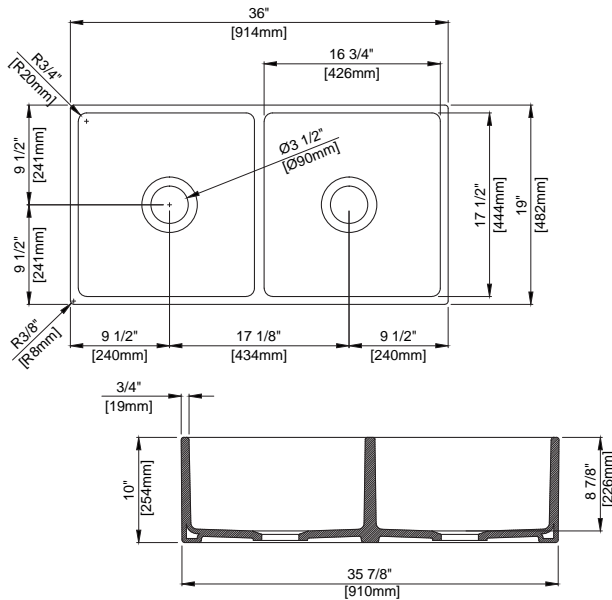

VIGNETO 36D

APRON FRONT DOUBLE BOWL
KITCHEN SINK

1351-XXX-0120

requires a minimum 39" wide base cabinet for apron-front sinks