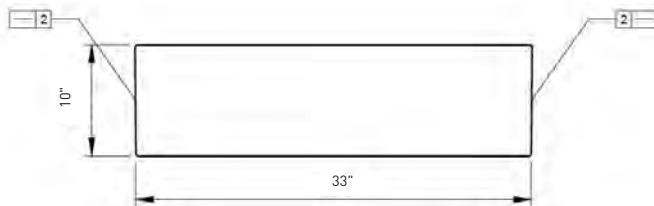

CONTEMPO STEP-RIM 33

APRON FRONT SINGLE BOWL
KITCHEN SINK

1504-XXX-0120

requires a minimum 36" wide base cabinet for apron-front sinks