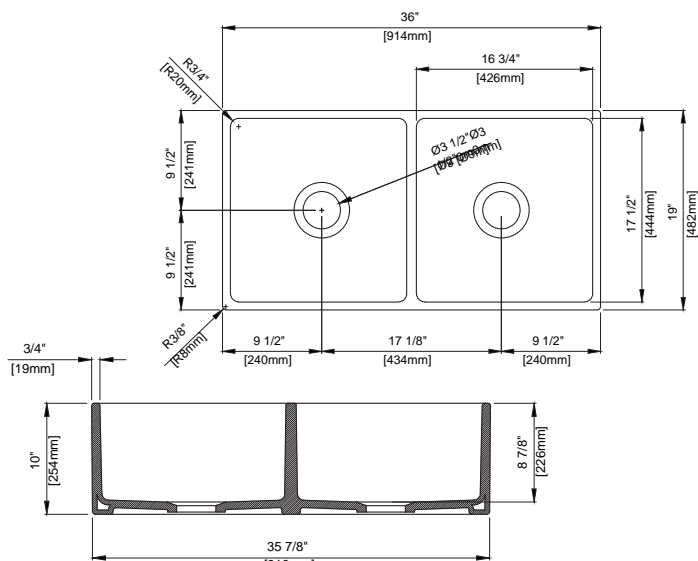

CONTEMPO 36D

APRON FRONT DOUBLE BOWL
KITCHEN SINK

1350-XXX-0120

requires a minimum 39" wide base cabinet for apron-front sinks