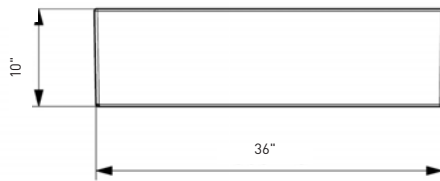

Matte Dark Gray (020)

Matte Brown (025)

1505-006-0120
Matte Gray

CONTEMPO STEP-RIM 36
APRON FRONT SINGLE BOWL
KITCHEN SINK
1505-XXX-0120

requires a minimum 39" wide base cabinet for apron-front sinks

Features