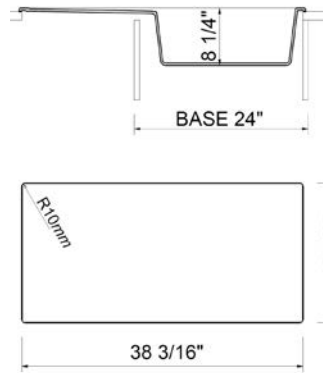

Dimensions

39" x 20" x 8"

Standard Colors

Black (504), Metallic Black (505),
Concrete Gray (506)

INCLUDED ACCESSORIES

OPTIONAL ACCESSORIES (sold separately)