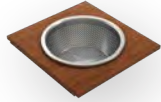

WORKSTATION SINK ACCESSORIES

1 board + 2 bowls (one solid and one colander)

2320 0014

Prep Board (Mahogany/SS) with 1 board and large colander and large mixing bowl
Fits: 1616, 1618, and 1633 (inner ledge)