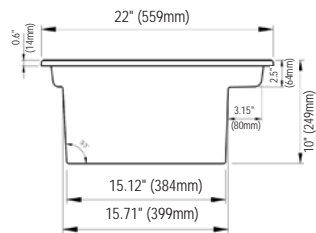

Dimensions

27" x 19" x 10" (838x559x254mm)

Standard Colors

White (001), Biscuit (014)

Premium Colors

Matte White (002), Matte Black (004), Black (005), Matte Gray (006), Sapphire Blue (010), Matte Dark Gray (020), Matte Brown (025)