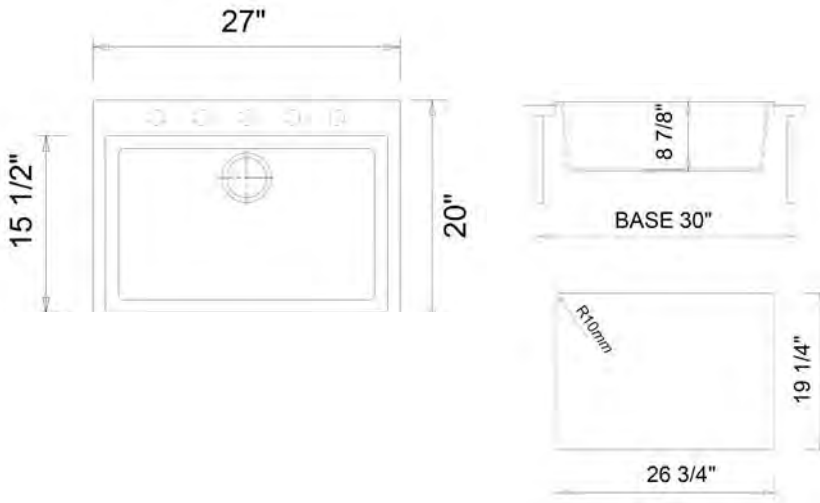

Standard Colors

Black (504), Metallic Black (505),
Concrete Gray (506)

INCLUDED ACCESSORIES

OPTIONAL ACCESSORIES (sold separately)