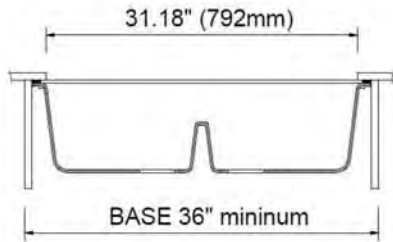

BAVENO LUX 34D HP

requires a minimum 36" wide base cabinet

BAVENO LUX 34D HP

UNDERMOUNT
HIDE-AWAY KITCHEN SINK w/ COVERS
1618-XXX-0126HP

Features

- Italian Granite
- Finished lip, undermount only
- Pre-drilled for a single-hole faucet / prescored for easy punch out of additional holes as needed
- 3.5" drains with low divide
- Chrome strainers, covers, and select accessories included; additional accessories optional

Dimensions

33.75" x 20" x 9.5"

Standard Colors

Black (504), Metallic Black (505),
Concrete Gray (506)

INCLUDED ACCESSORIES

OPTIONAL ACCESSORIES (sold separately)