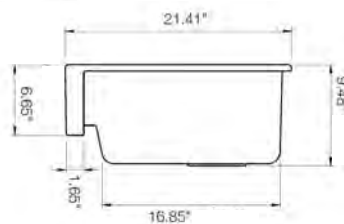

NUOVA PRO 34

requires a minimum 36" wide standard base cabinet

1551-001-0120
White

NUOVA PRO 34

APRON FRONT SINGLE BOWL
KITCHEN SINK

1551-XXX-0120

Features

- Fine Fireclay construction
- 3.5" center drain
- May be installed as undermount or drop-in as preferred
- SS sink rack & chrome strainer included; optional accessories available

Dimensions

34"x21.4"x9.5"

Standard Colors

White (001), Biscuit (014)

Premium Colors

Matte White (002), Matte Black (004), Black (005), Matte Gray (006), Sapphire Blue (010), Matte Dark Gray (020), Matte Brown (025)

INCLUDED ACCESSORIES

OPTIONAL ACCESSORIES (sold separately)