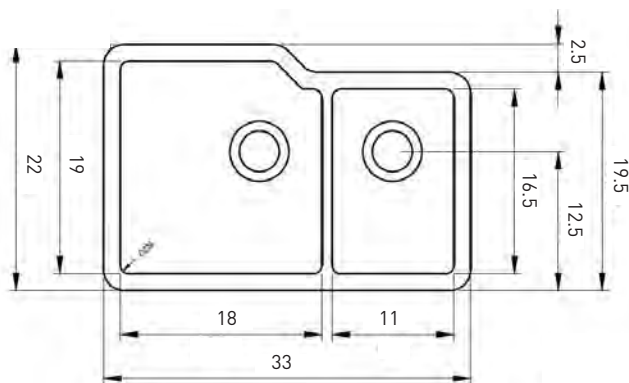

Dimensions

33"x22"x10" (838x559x254mm)

Standard Colors

White (001), Biscuit (014)

Premium Colors

Matte White (002), Matte Black (004), Black (005), Matte Gray (006), Sapphire Blue (010), Matte Dark Gray (020), Matte Brown (025)