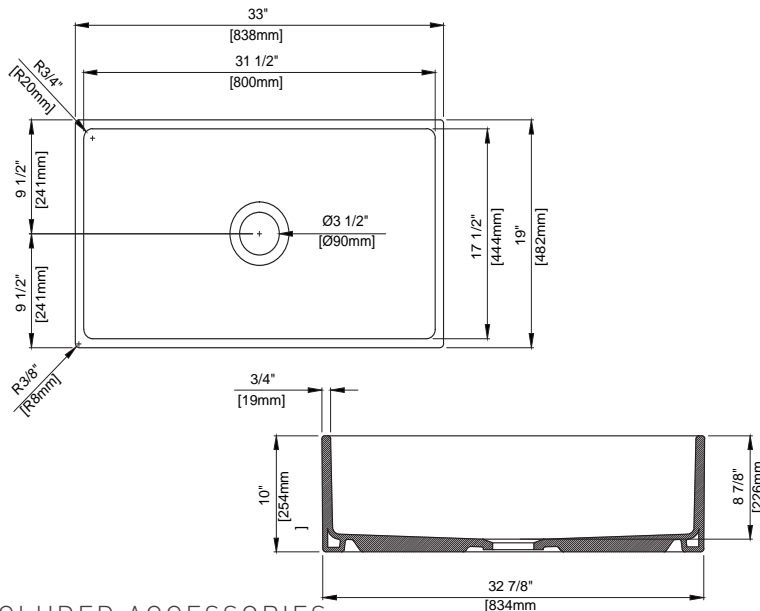

Features

- Fine Fireclay construction
- Finished on all 4 sides / Reversible
- 3.5" center drain
- SS sink rack & chrome strainer included

Dimensions

33"x19"x10" [838x482x254mm]

Standard Colors

White (001), Biscuit (014)

Premium Colors

Matte White (002), Matte Black (004), Black (005), Matte Gray (006), Sapphire Blue (010), Matte Dark Gray (020), Matte Brown (025)

INCLUDED ACCESSORIES