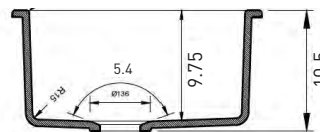

Dimensions

33"x22"x10" (838x559x254mm)

Standard Colors

White (001), Biscuit (014)

Premium Colors

Matte White (002), Matte Black (004), Black (005), Matte Gray (006), Sapphire Blue (010), Matte Dark Gray (020), Matte Brown (025)