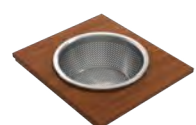

Roller Mat
2350 0003

OPTIONAL ACCESSORIES (sold separately)

Colander Tray
2310 0005

Prep Board w/ knife
slots and colanders
2320 0009

Prep Board w/ 3
round bowls
2320 0011

Prep Board w/ 3
rectangular bowls
2320 0013