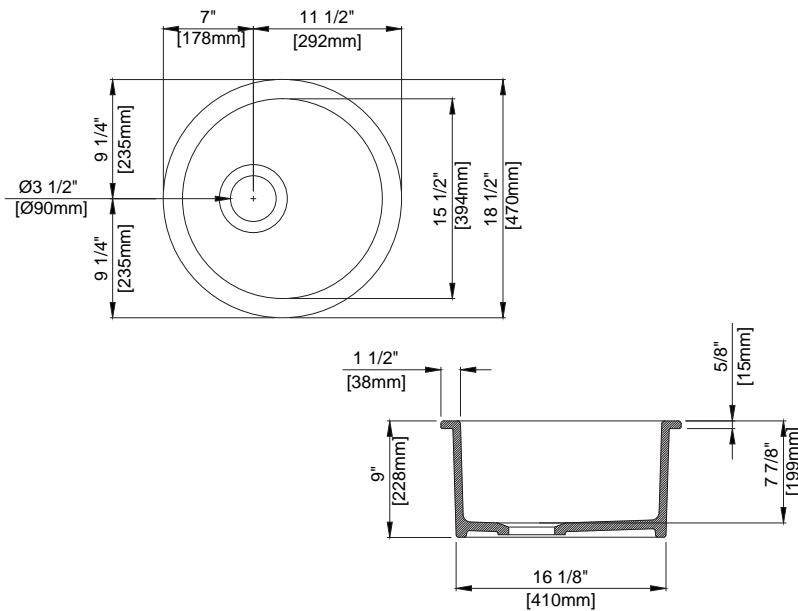

Dimensions

ø18.5"x9" (ø470x480x228mm)

Standard Colors

White (001), Biscuit (014)

Premium Colors

Matte White (002), Matte Black (004), Black (005), Matte Gray (006), Sapphire Blue (010), Matte Dark Gray (020), Matte Brown (025)