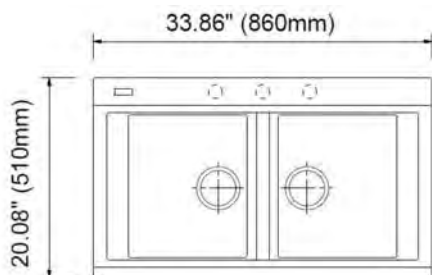

BAVENO LUX 34D

requires a minimum 36" wide base cabinet

Features

- Italian Granite
- Finished lip, undermount only
- Pre-drilled for a single-hole faucet / prescored for easy punch out of additional holes as needed
- 3.5" drains with low divide
- Chrome strainers and select accessories included; additional accessories optional

Dimensions

33.75" x 20" x 9.5"

Standard Colors

Black (504), Metallic Black (505),
Concrete Gray (506)

INCLUDED ACCESSORIES

OPTIONAL ACCESSORIES (sold separately)