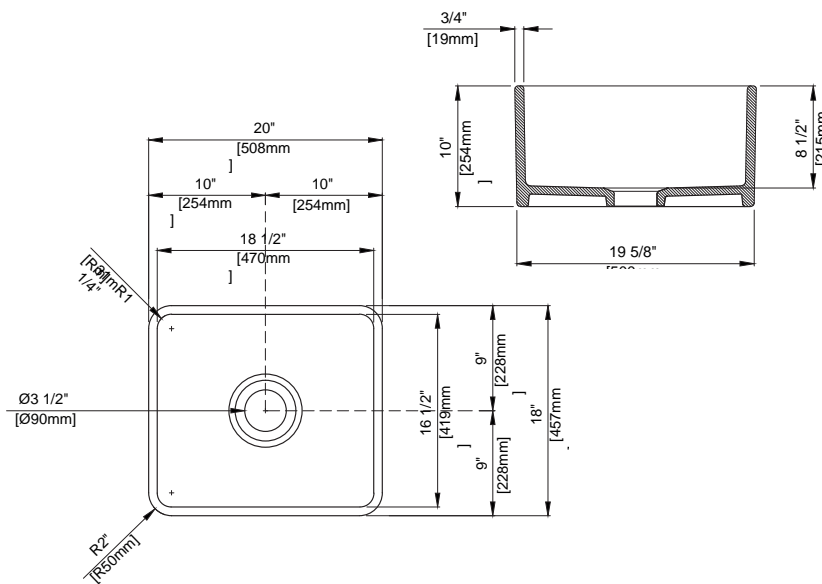

Dimensions

20"x18"x10" (508x457x254mm)

Standard Colors

White (001), Biscuit (014)

Premium Colors

Matte White (002), Matte Black (004),
Black (005), Matte Gray (006), Sapphire
Blue (010), Matte Dark Gray (020), Matte
Brown (025)