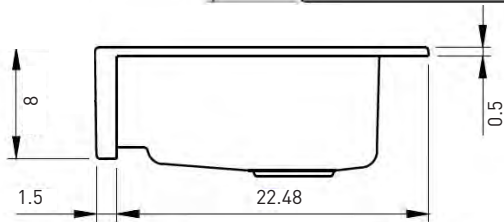

NUOVA 34

requires a minimum 36" wide standard base cabinet

1500-014-0127
Biscuit

NUOVA 34

APRON FRONT SINGLE BOWL
KITCHEN SINK

1500-XXX-0127

Features

- Fine Fireclay construction
- 3.5" center drain
- Drop-In installation recommended
- SS sink rack & chrome strainer included; optional accessories available

Dimensions

34"x24"x10" (863x610x254mm)

Standard Colors

White (001), Biscuit (014)

Premium Colors

Matte White (002), Matte Black (004), Black (005), Matte Gray (006), Sapphire Blue (010), Matte Dark Gray (020), Matte Brown (025)

INCLUDED ACCESSORIES

OPTIONAL ACCESSORIES (sold separately)