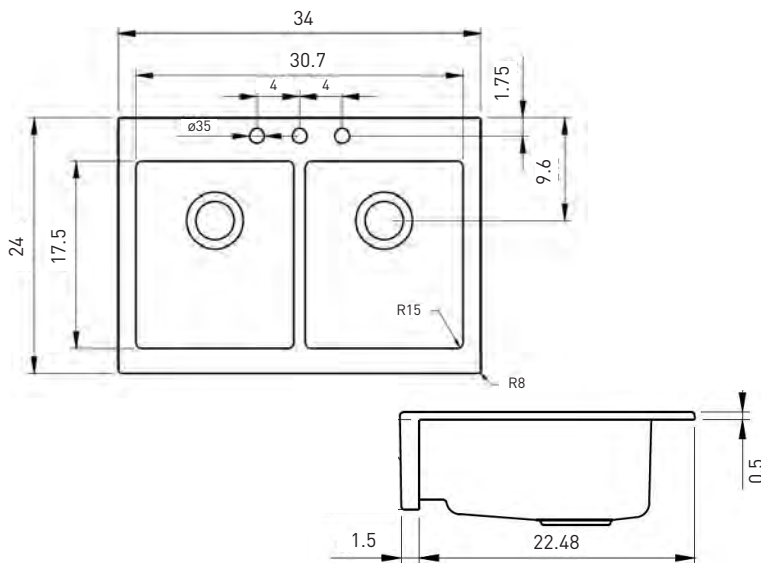

NUOVA 34D

requires a minimum 36" wide standard base cabinet

1501-001-0127
White

NUOVA 34D

APRON FRONT DOUBLE BOWL
KITCHEN SINK

1501-XXX-0127

Features

- Fine Fireclay construction
- 3.5" center drain (x2)
- Drop-In installation recommended
- SS sink racks & chrome strainers included; optional accessories available

Dimensions

34"x24"x10" (863x610x254mm)

Standard Colors

White (001), Biscuit (014)

Premium Colors

Matte White (002), Matte Black (004), Black (005), Matte Gray (006), Sapphire Blue (010), Matte Dark Gray (020), Matte Brown (025)

INCLUDED ACCESSORIES

OPTIONAL ACCESSORIES (sold separately)