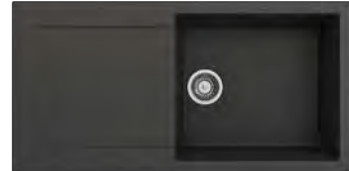

1635-504-0120
Matte Black

LEVANZO 39

DUAL-MOUNT SINGLE BOWL
KITCHEN SINK with DRAINBOARD
1635-XXX-0120

requires a minimum 24" wide base cabinet + extra space to one side to accommodate the drain board

Features

- Italian Granite
- Finished lip, may be undermounted or dropped-in; reversible so drainboard may be set left or right
- Prescored for easy punch out of faucet based on right or left set drainboard
- 3.5" offset drain
- Chrome strainer included