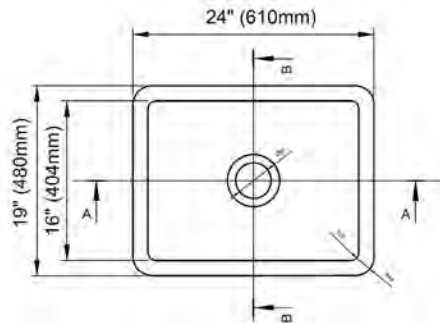

INCLUDED ACCESSORIES