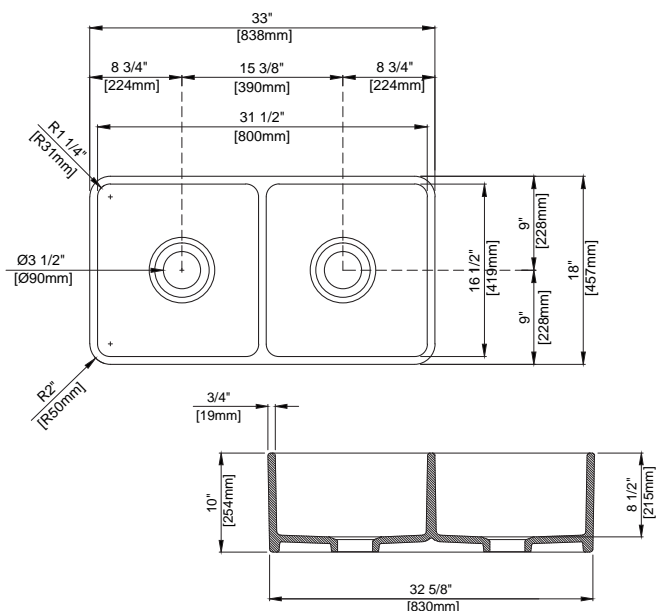

Features

- Fine Fireclay construction
- Finished on all 4 sides / Reversible
- 3.5" center drain (x2)
- SS sink racks & chrome strainers included

Dimensions

33"x18"x10" [839x457x254mm]

Standard Colors

White (001), Biscuit (014)

Premium Colors

Matte White (002), Matte Black (004), Black (005), Matte Gray (006), Sapphire Blue (010), Matte Dark Gray (020), Matte Brown (025)

INCLUDED ACCESSORIES

OPTIONAL ACCESSORIES (sold separately)