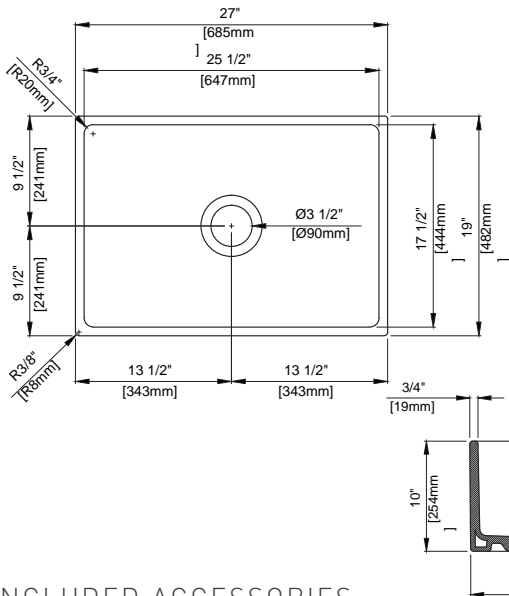

Features

- Fine Fireclay construction
- Glazed on all 4 sides (decorative detail on one side only)
- 3.5" center drain
- SS sink rack & chrome strainer included

Dimensions

27"x19"x10" [685x482x254mm]

Standard Colors

White (001), Biscuit (014)

Premium Colors

Matte White (002), Matte Black (004), Black (005), Matte Gray (006), Sapphire Blue (010), Matte Dark Gray (020), Matte Brown (025)

INCLUDED ACCESSORIES