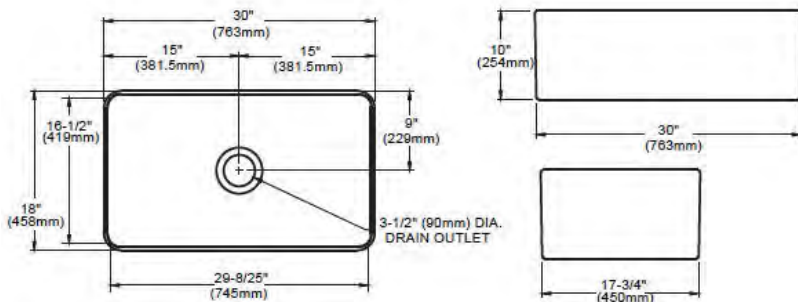

30"x18"x10" (762x482x254mm)

Standard Colors

White (001), Biscuit (014)

Premium Colors

Matte White (002), Matte Black (004),
Black (005), Matte Gray (006), Sapphire
Blue (010), Matte Dark Gray (020), Matte
Brown (025)