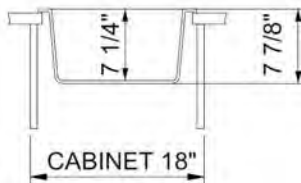

requires a minimum 19" wide base cabinet