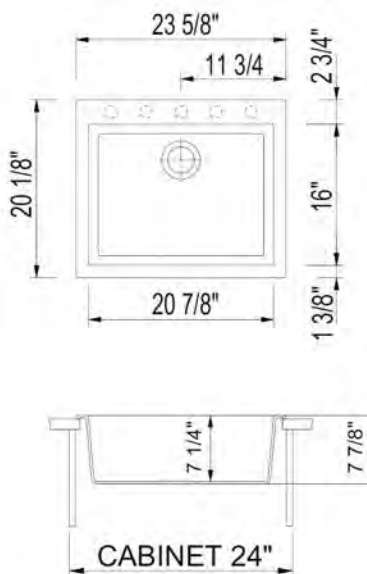

Standard Colors

Black (504), Metallic Black (505),
Concrete Gray (506)

INCLUDED ACCESSORIES

OPTIONAL ACCESSORIES (sold separately)