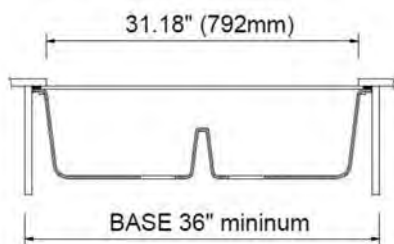

BAVENO LUX 34D

requires a minimum 36" wide base cabinet

Features

- Italian Granite
- Finished lip, undermount only
- Pre-drilled for a single-hole faucet / prescored for easy punch out of additional holes as needed
- 3.5" drains with low divide
- Chrome strainers and select accessories included; additional accessories optional

Dimensions

33.75" x 20" x 9.5"

Standard Colors

Black (504), Metallic Black (505),
Concrete Gray (506)

INCLUDED ACCESSORIES

OPTIONAL ACCESSORIES (sold separately)