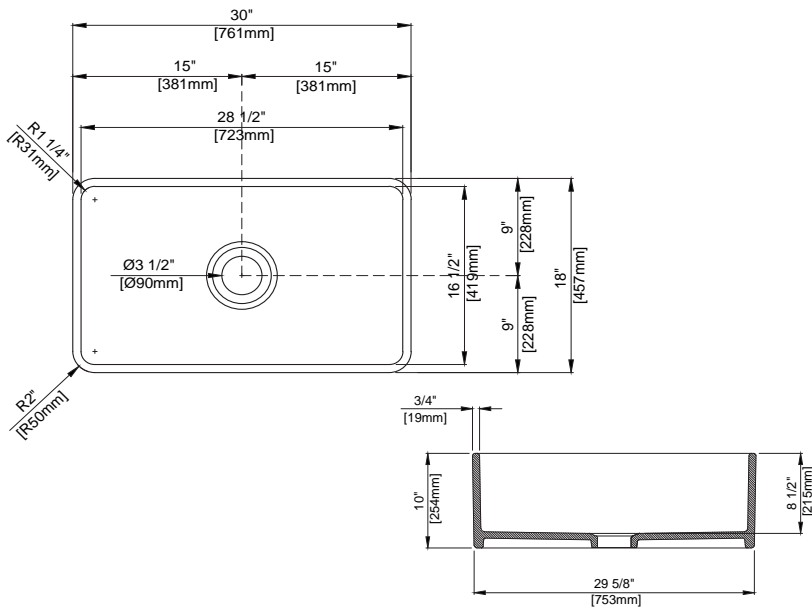

Features

- Fine Fireclay construction
- Finished on all 4 sides / Reversible
- 3.5" center drain
- SS sink rack & chrome strainer included

Dimensions

30"x18"x10" [762x457x254mm]

Standard Colors

White (001), Biscuit (014)

Premium Colors

Matte White (002), Matte Black (004), Black (005), Matte Gray (006), Sapphire Blue (010), Matte Dark Gray (020), Matte Brown (025)

INCLUDED ACCESSORIES

OPTIONAL ACCESSORIES (sold separately)