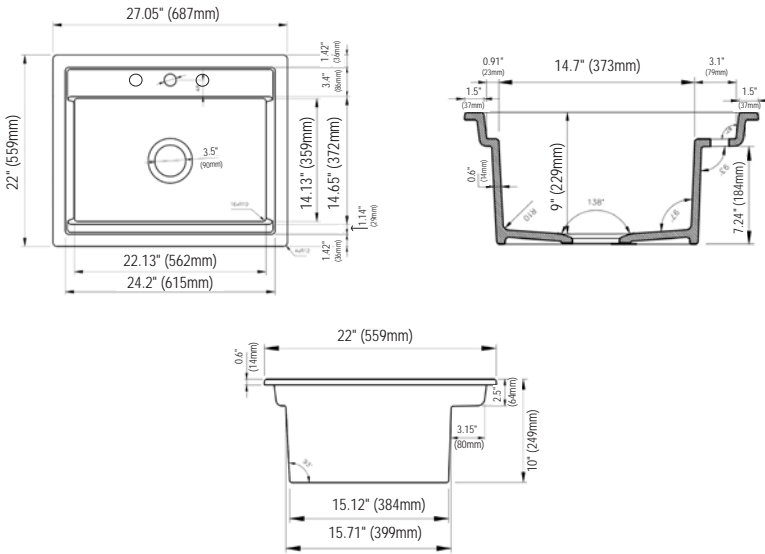

Dimensions

27"x19"x10" (838x559x254mm)

Standard Colors

White (001), Biscuit (014)

Premium Colors

Matte White (002), Matte Black (004), Black (005), Matte Gray (006), Sapphire Blue (010), Matte Dark Gray (020), Matte Brown (025)