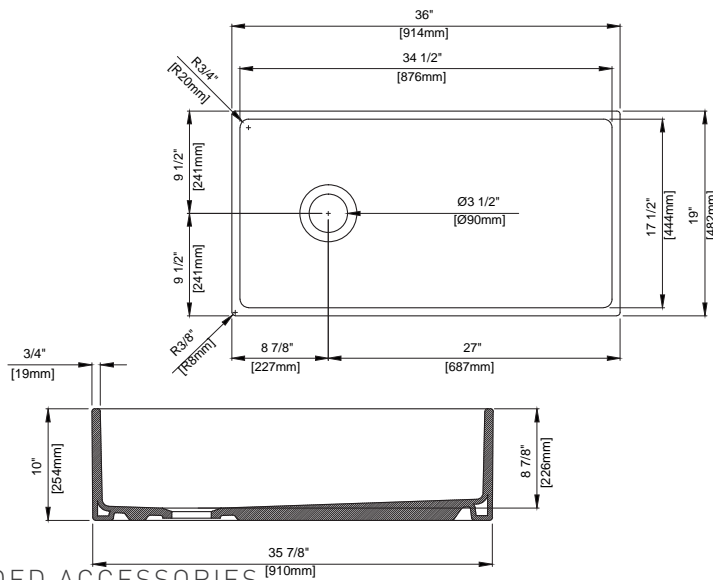

requires a minimum 39" wide base cabinet for apron-front sinks