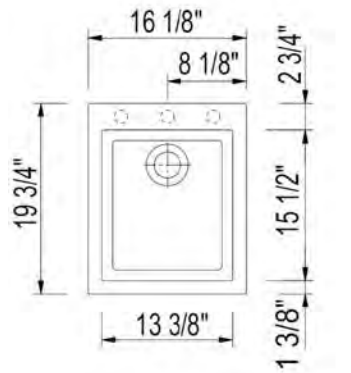

CAMPINO UNO 16

DUAL-MOUNT SINGLE BOWL
KITCHEN SINK

1608-XXX-0126

Features

- Italian Granite
- Finished lip, may be undermounted or dropped-in
- Pre-drilled for a single-hole faucet / prescored for easy punch out of additional holes as needed
- 3.5" offset drain
- Chrome strainer included

Dimensions

16"x20"x8"

Standard Colors

Black (504), Metallic Black (505),
Concrete Gray (506)

INCLUDED ACCESSORIES

OPTIONAL ACCESSORIES (sold separately)