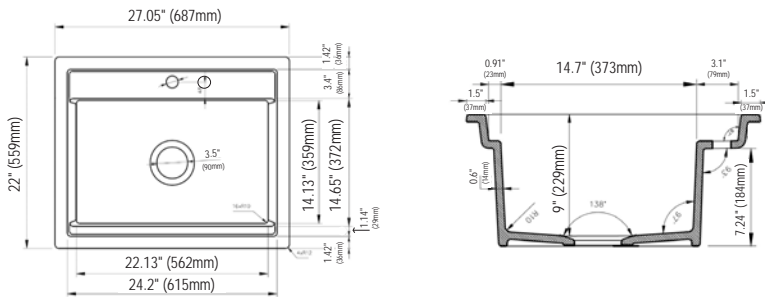

Dimensions

27" x 19" x 10" (838x559x254mm)

Standard Colors

White (001), Biscuit (014)

Premium Colors

Matte White (002), Matte Black (004), Black (005), Matte Gray (006), Sapphire Blue (010), Matte Dark Gray (020), Matte Brown (025)