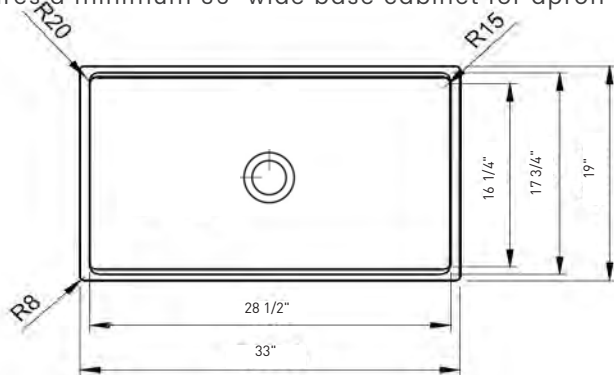

CONTEMPO STEP-RIM 33

APRON FRONT SINGLE BOWL
KITCHEN SINK

1504-XXX-0120

requires a minimum 36" wide base cabinet for apron-front sinks