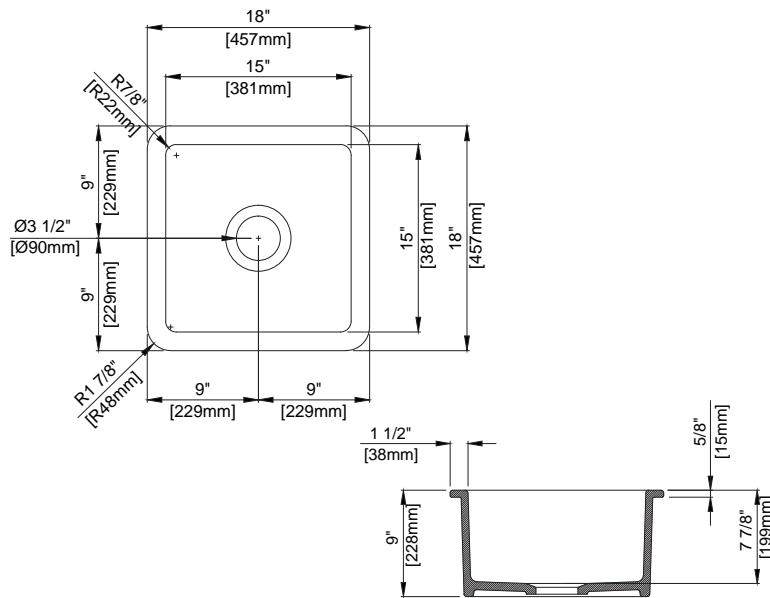

SOTTO 18

UNDERMOUNT / DROP-IN
SINGLE BOWL KITCHEN SINK
1359-XXX-0120

Features

- Fine Fireclay construction
- Finished lip allows for versatile installation options
- 3.5" center drain
- SS sink rack & chrome strainer included; cutting board optional for drop-in or semi-reveal installations only

Dimensions

18"x18"x8" (457x457x203mm)

Standard Colors

White (001), Biscuit (014)

Premium Colors

Matte White (002), Matte Black (004), Black (005), Matte Gray (006), Sapphire Blue (010), Matte Dark Gray (020), Matte Brown (025)

INCLUDED ACCESSORIES

OPTIONAL ACCESSORIES (sold separately)
*Cutting board only works with drop-in or semi-reveal installations