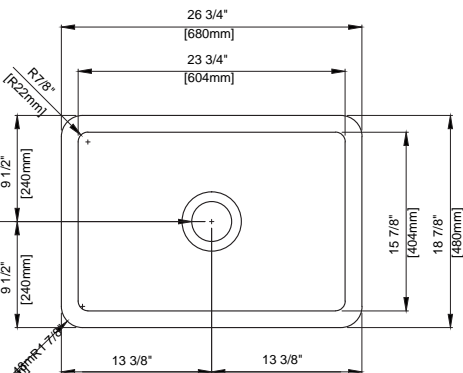

OPTIONAL ACCESSORIES (sold separately)

*Accessories only work with drop-in or semi-reveal installations

INCLUDED ACCESSORIES