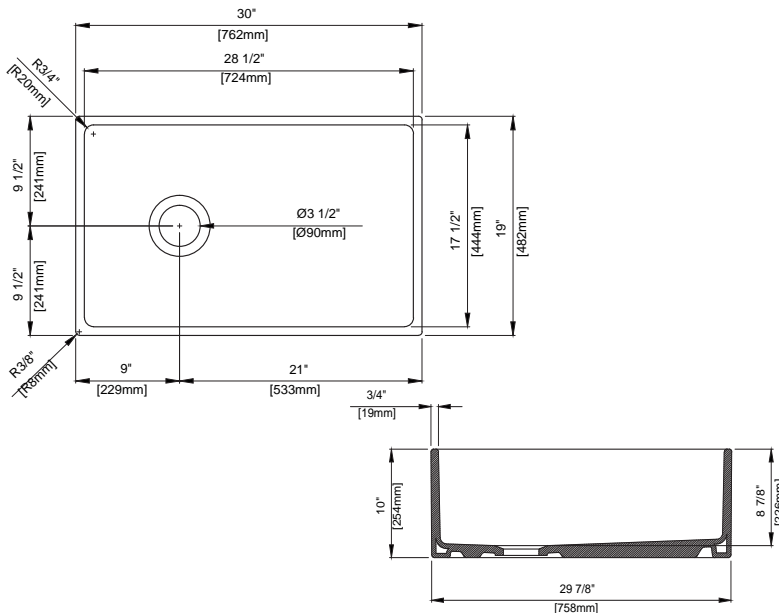

Features

- Fine Fireclay construction
- Finished on all 4 sides / Reversible
- 3.5" offset drain (may be reversed)
- SS sink rack & chrome strainer included

Dimensions

30"x19"x10" [762x482x254mm]

Standard Colors

White (001), Biscuit (014)

Premium Colors

Matte White (002), Matte Black (004), Black (005), Matte Gray (006), Sapphire Blue (010), Matte Dark Gray (020), Matte Brown (025)

INCLUDED ACCESSORIES