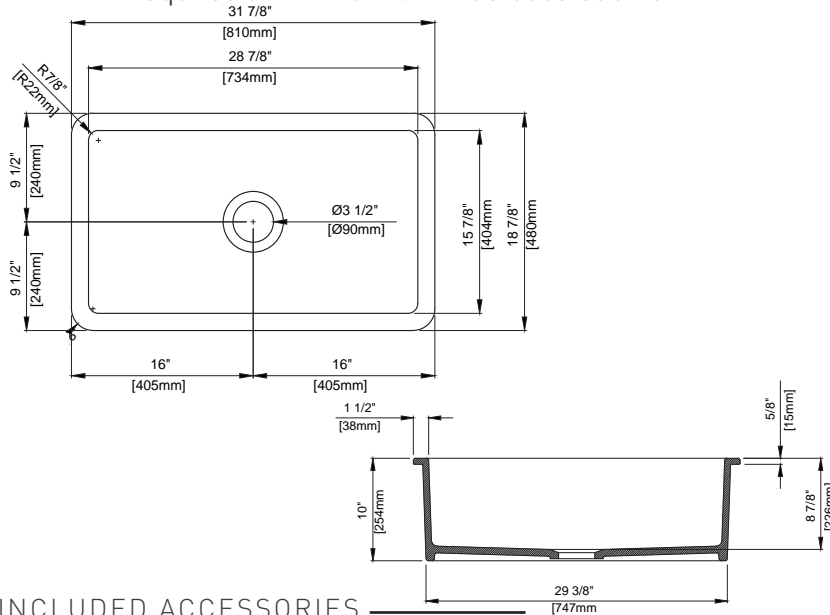

SOTTO 32 UNDERMOUNT / DROP-IN SINGLE BOWL KITCHEN SINK 1362-XXX-0120

requires a minimum 35" wide base cabinet

Features

- Fine Fireclay construction
- Finished lip allows for versatile installation options
- 3.5" center drain
- SS sink rack & chrome strainer included; other accessories optional for drop-in or semi-reveal installation only

Dimensions

32"x19"x10" (810x480x254mm)

Standard Colors

White (001), Biscuit (014)

Premium Colors

Matte White (002), Matte Black (004), Black (005), Matte Gray (006), Sapphire Blue (010), Matte Dark Gray (020), Matte Brown (025)

OPTIONAL ACCESSORIES (sold separately)

*Accessories only work with drop-in or semi-reveal installations

INCLUDED ACCESSORIES