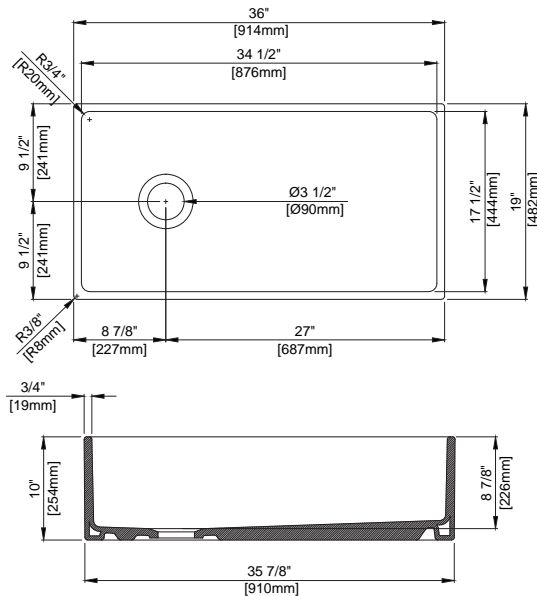

VIGNETO 36

APRON FRONT SINGLE BOWL
KITCHEN SINK

1355-XXX-0120

requires a minimum 39" wide base cabinet for apron-front sinks