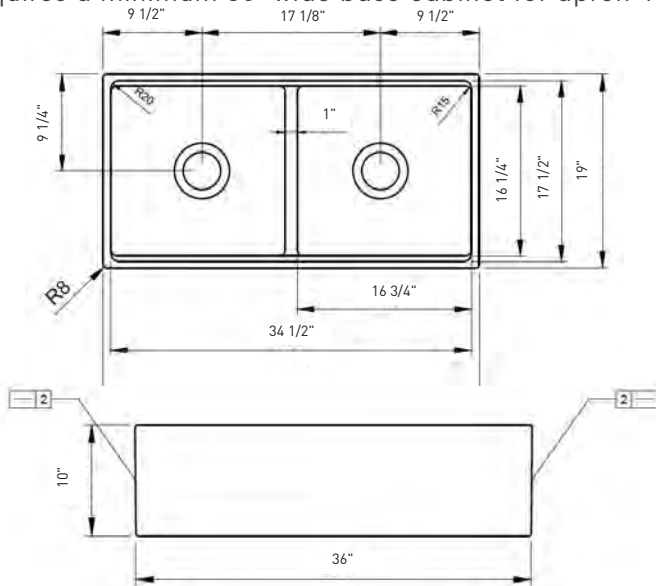

requires a minimum 39" wide base cabinet for apron-front sinks