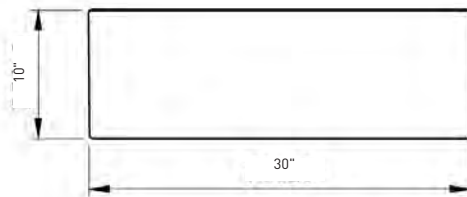

CONTEMPO STEP-RIM 30

APRON FRONT SINGLE BOWL
KITCHEN SINK

1344-XXX-0120

requires a minimum 33" wide base cabinet for apron-front sinks