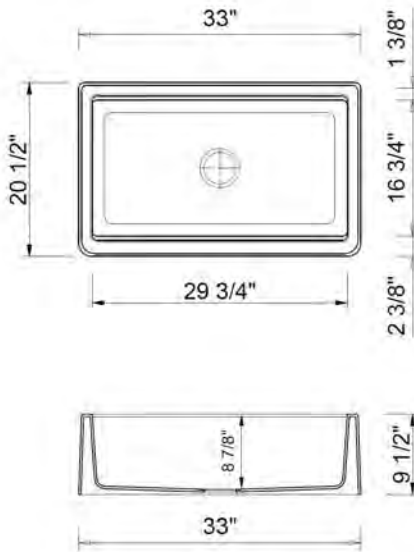

Features

- Italian Granite
- Finished on all 4 sides / Reversible
- 3.5" center drain
- Chrome strainers, wooden cutting board, colander and roller mat included; additional accessories optional

Dimensions

33"x20.5"x9.5"

Standard Colors

Black (504), Metallic Black (505), Concrete Gray (506)

INCLUDED ACCESSORIES

OPTIONAL ACCESSORIES (sold separately)