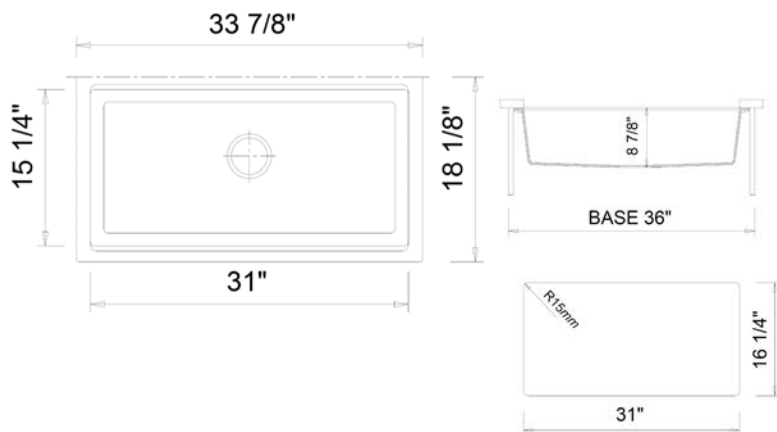

Dimensions

33.75" x 20" x 9.5"

Standard Colors

Black (504), Metallic Black (505),
Concrete Gray (506)

INCLUDED ACCESSORIES

Sink Strainer
2330 0005
Chrome

Wooden Cutting Board
2320 0006

Colander w/ Wooden Handles
2310 0007