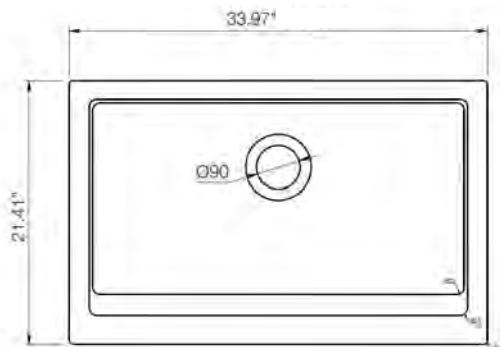

NUOVA PRO 34

requires a minimum 36" wide standard base cabinet

1551-001-0120
White

NUOVA PRO 34

APRON FRONT SINGLE BOWL
KITCHEN SINK

1551-XXX-0120

Features

- Fine Fireclay construction
- 3.5" center drain
- May be installed as undermount or drop-in as preferred
- SS sink rack & chrome strainer included; optional accessories available

Dimensions

34"x21.4"x9.5"

Standard Colors

White (001), Biscuit (014)

Premium Colors

Matte White (002), Matte Black (004), Black (005), Matte Gray (006), Sapphire Blue (010), Matte Dark Gray (020), Matte Brown (025)

INCLUDED ACCESSORIES

OPTIONAL ACCESSORIES (sold separately)