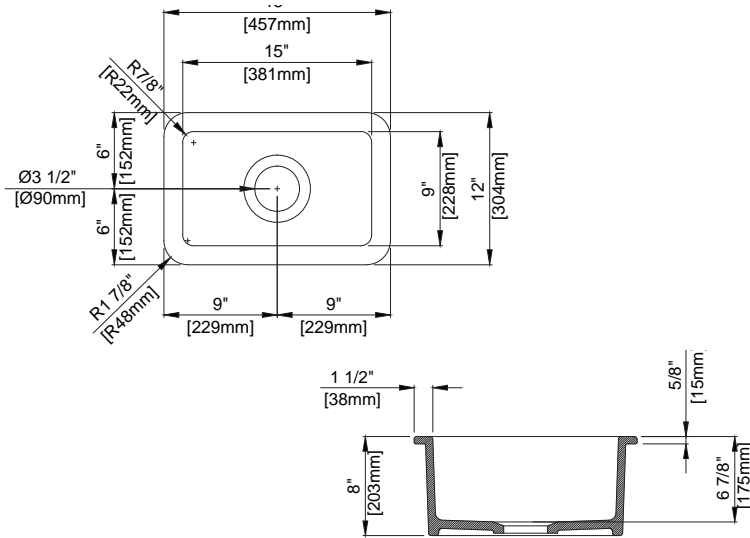

1358-005-0120
Black

SOTTO 12

UNDERMOUNT / DROP-IN
SINGLE BOWL KITCHEN SINK
1358-XXX-0120

Features

- Fine Fireclay construction
- Finished lip allows for versatile installation options
- 3.5" center drain
- Chrome strainer included

Dimensions

12"x18"x8" (304x457x203mm)

Standard Colors

White (001), Biscuit (014)

Premium Colors

Matte White (002), Matte Black (004), Black (005), Matte Gray (006), Sapphire Blue (010), Matte Dark Gray (020), Matte Brown (025)

INCLUDED ACCESSORIES