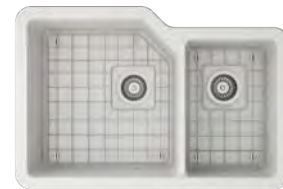

1506-002-0120
Matte White

SOTTO 33D

UNDERMOUNT / DROP-IN
DOUBLE BOWL KITCHEN SINK
1506-XXX-0120

Features

- Fine Fireclay construction
- Finished lip allows for versatile installation options
- 3.5" center drains
- SS sink racks & chrome strainers included; other accessories optional for drop-in or semi-reveal installation only