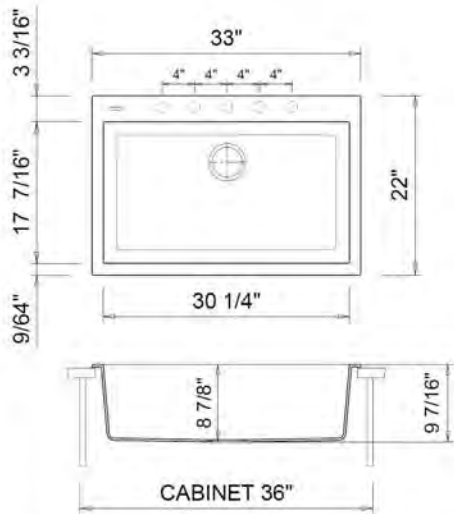

CAMPINO UNO 33

requires a minimum 36" wide base cabinet

1604-504-0126
Matte Black

CAMPINO UNO 33
DUAL-MOUNT SINGLE BOWL
KITCHEN SINK
1604-XXX-0126

Features

- Italian Granite
- Finished lip, may be undermounted or dropped-in
- Pre-drilled for a single-hole faucet / prescored for easy punch out of additional holes as needed
- 3.5" offset drain
- Chrome strainer included

Dimensions

33"x22"x9.5"

Standard Colors

Black (504), Metallic Black (505),
Concrete Gray (506)

INCLUDED ACCESSORIES