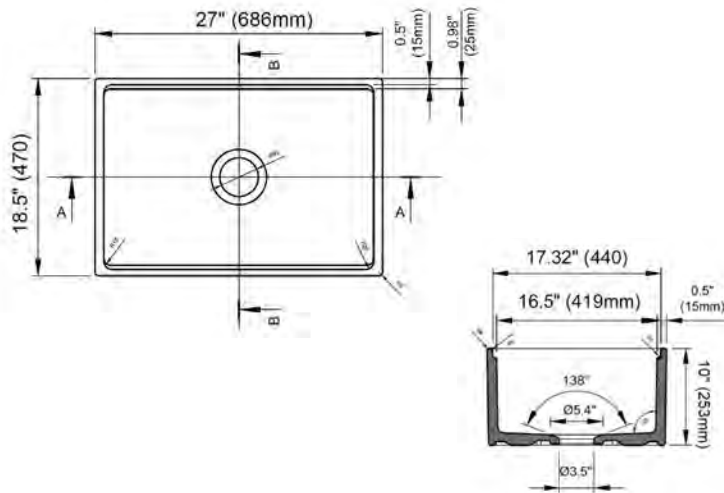

Features

- Fine Fireclay construction
- Finished on all 4 sides / Reversible
- 3.5" center drain
- SS sink rack, chrome strainer, wooden cutting board, colander and roller mat included

Dimensions

27"x19"x10"

Standard Colors

White (001), Biscuit (014)

Premium Colors

Matte White (002), Matte Black (004), Black (005), Matte Gray (006), Sapphire Blue (010), Matte Dark Gray (020), Matte Brown (025)

INCLUDED ACCESSORIES

OPTIONAL ACCESSORIES (sold separately)