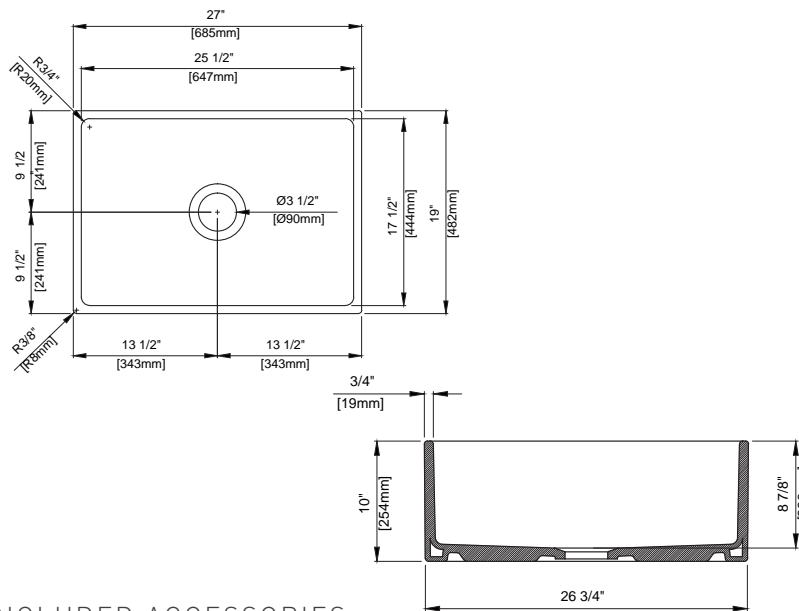

Features

- Fine Fireclay construction
- Finished on all 4 sides / Reversible
- 3.5" center drain
- SS sink rack & chrome strainer included

Dimensions

27"x19"x10" [685x482x254mm]

Standard Colors

White (001), Biscuit (014)

Premium Colors

Matte White (002), Matte Black (004),
Black (005), Matte Gray (006), Sapphire
Blue (010), Matte Dark Gray (020), Matte
Brown (025)

INCLUDED ACCESSORIES