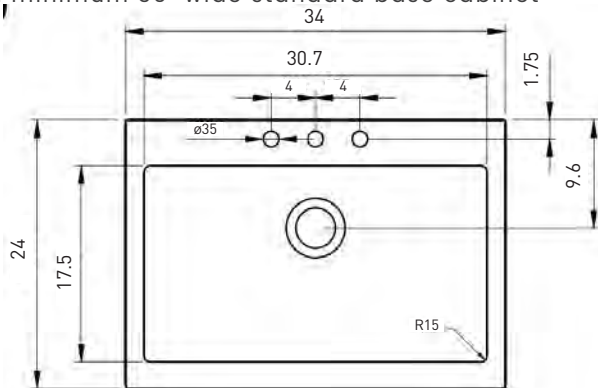

NUOVA 34

requires a minimum 36" wide standard base cabinet

1500-014-0127
Biscuit

NUOVA 34

APRON FRONT SINGLE BOWL
KITCHEN SINK

1500-XXX-0127

Features

- Fine Fireclay construction
- 3.5" center drain
- Drop-In installation recommended
- SS sink rack & chrome strainer included; optional accessories available

Dimensions

34"x24"x10" (863x610x254mm)

Standard Colors

White (001), Biscuit (014)

Premium Colors

Matte White (002), Matte Black (004), Black (005), Matte Gray (006), Sapphire Blue (010), Matte Dark Gray (020), Matte Brown (025)

INCLUDED ACCESSORIES

OPTIONAL ACCESSORIES (sold separately)