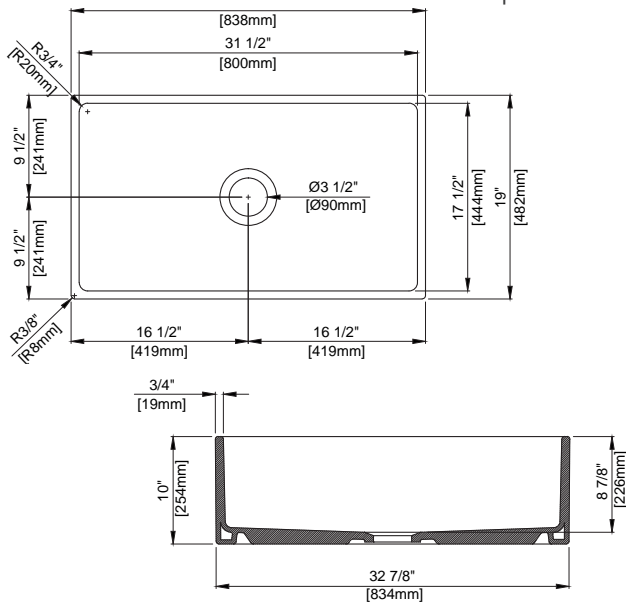

Features

- Fine Fireclay construction
- Glazed on all 4 sides (decorative detail on one side only)
- 3.5" center drain
- SS sink rack & chrome strainer included

Dimensions

33"x19"x10" [838x482x254mm]

Standard Colors

White (001), Biscuit (014)

Premium Colors

Matte White (002), Matte Black (004), Black (005), Matte Gray (006), Sapphire Blue (010), Matte Dark Gray (020), Matte Brown (025)

INCLUDED ACCESSORIES