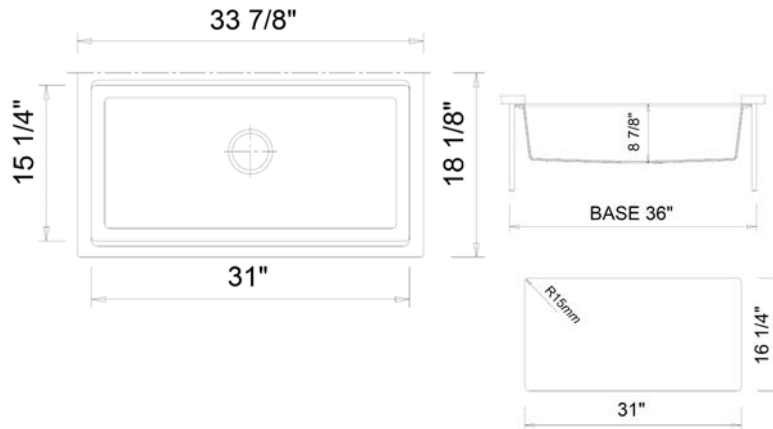

Dimensions

33.75"x 20"x 9.5"

Standard Colors

Black (504), Metallic Black (505),
Concrete Gray (506)

INCLUDED ACCESSORIES

Sink Strainer
2330 0005
Chrome

Wooden Cutting Board
2320 0006

Colander w/ Wooden Handles
2310 0007