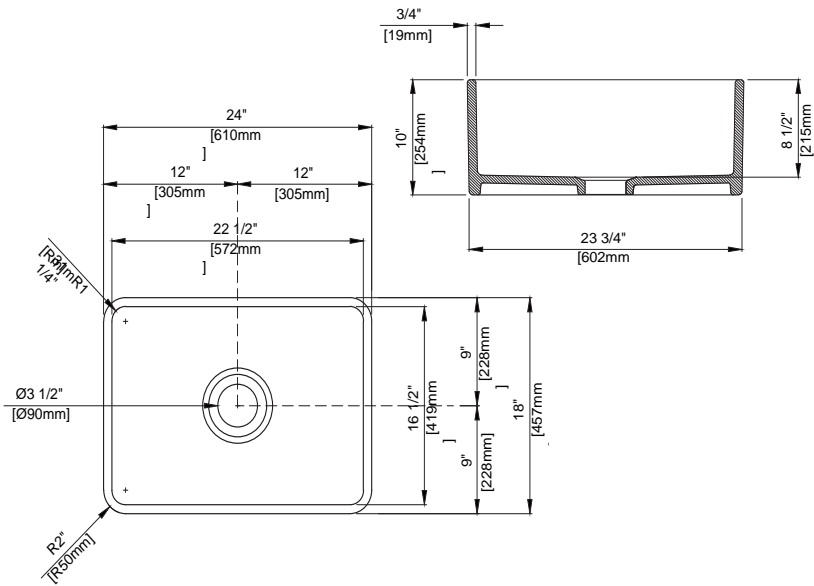

Features

- Fine Fireclay construction
- Finished on all 4 sides / Reversible
- 3.5" center drain
- SS sink rack & chrome strainer included

Dimensions

24"x18"x10" (610x457x254mm)

Standard Colors

White (001), Biscuit (014)

Premium Colors

Matte White (002), Matte Black (004), Black (005), Matte Gray (006), Sapphire Blue (010), Matte Dark Gray (020), Matte Brown (025)

INCLUDED ACCESSORIES

OPTIONAL ACCESSORIES (sold separately)