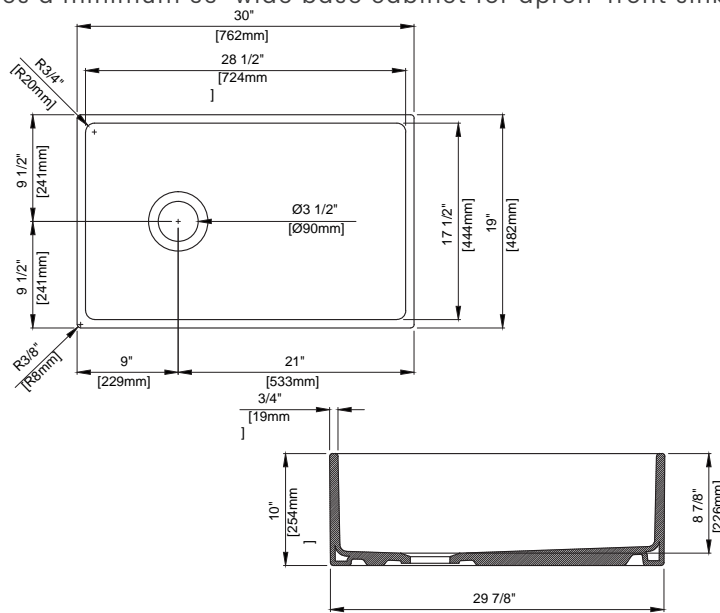

Features

- Fine Fireclay construction
- Glazed on all 4 sides
  (decorative detail on one side only)
- 3.5" offset drain
- SS sink rack & chrome strainer included

Dimensions

30"x19"x10" [762x482x254mm]

Standard Colors

White (001), Biscuit (014)

Premium Colors

Matte White (002), Matte Black (004),
Black (005), Matte Gray (006), Sapphire
Blue (010), Matte Dark Gray (020), Matte
Brown (025)

INCLUDED ACCESSORIES