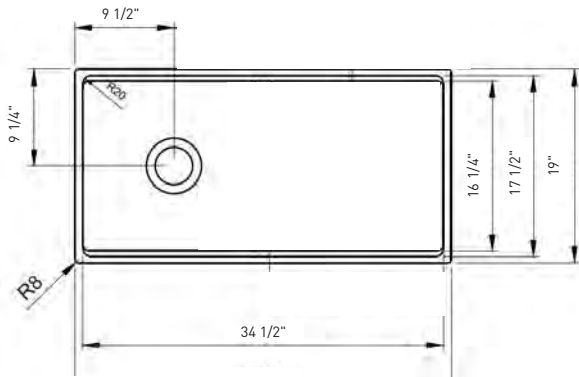

requires a minimum 39" wide base cabinet for apron-front sinks