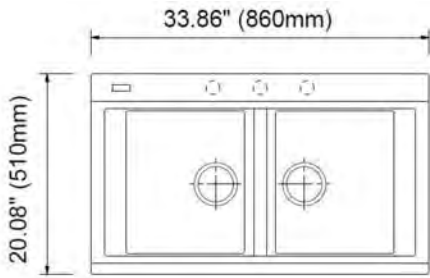

BAVENO LUX 34D HP

requires a minimum 36" wide base cabinet

BAVENO LUX 34D HP

UNDERMOUNT
HIDE-AWAY KITCHEN SINK w/ COVERS
1618-XXX-0126HP

Features

- Italian Granite
- Finished lip, undermount only
- Pre-drilled for a single-hole faucet / prescored for easy punch out of additional holes as needed
- 3.5" drains with low divide
- Chrome strainers, covers, and select accessories included; additional accessories optional

Dimensions

33.75" x 20" x 9.5"

Standard Colors

Black (504), Metallic Black (505),
Concrete Gray (506)

INCLUDED ACCESSORIES

OPTIONAL ACCESSORIES (sold separately)