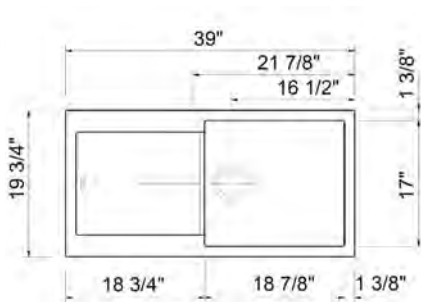

Dimensions

39" x 20" x 8"

Standard Colors

Black (504), Metallic Black (505),
Concrete Gray (506)

INCLUDED ACCESSORIES

OPTIONAL ACCESSORIES (sold separately)