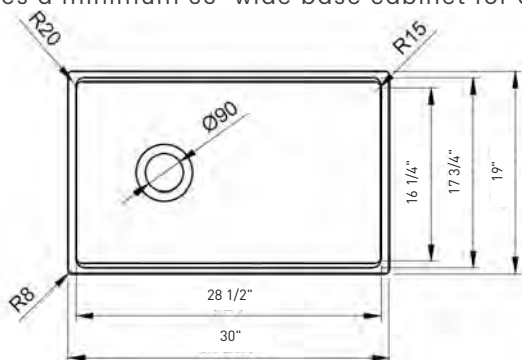

Features

- Fine Fireclay construction
- Finished on all 4 sides / Reversible
- 3.5" offset drain
- SS sink rack, chrome strainer, wooden cutting board, colander and roller mat included

Dimensions

30"x19"x10" (762x482x254mm)

Standard Colors

White (001), Biscuit (014)

Premium Colors

Matte White (002), Matte Black (004), Black (005), Matte Gray (006), Sapphire Blue (010), Matte Dark Gray (020), Matte Brown (025)

INCLUDED ACCESSORIES

OPTIONAL ACCESSORIES (sold separately)