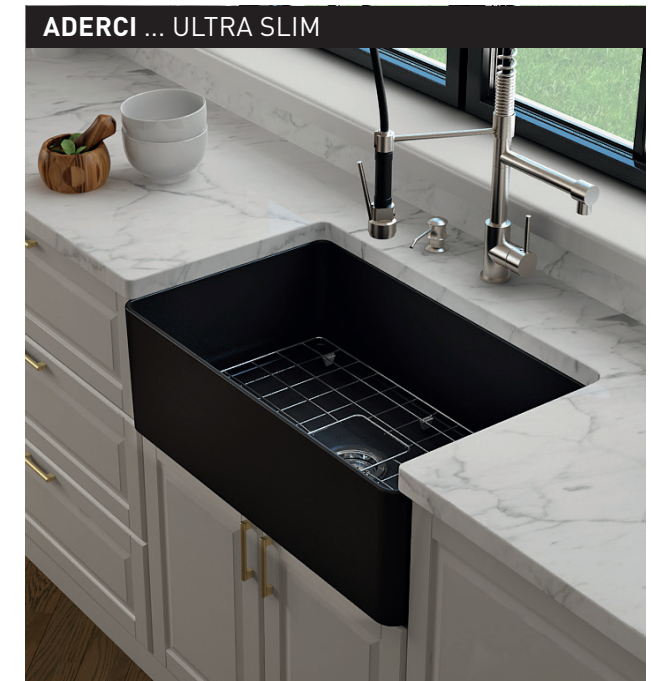

Sloping Drains
Easy flow of water for easy cleaning

AVAILABLE COLORS:

White (001)

Matte White (002)

Matte Black (004)

Black (005)

Matte Gray (006)

Sapphire Blue (010)

ADERCI ... ULTRA SLIM

1481-XXX-0120
(30"x18"x10")

Includes sink grid and strainer

GET MORE WITH LESS

Chic ultra-thin walls on the Aderci are half the thickness of traditional walls. Reinforced with aluminum deposits, these thinner walls are stronger than traditional models and weigh 40% less!