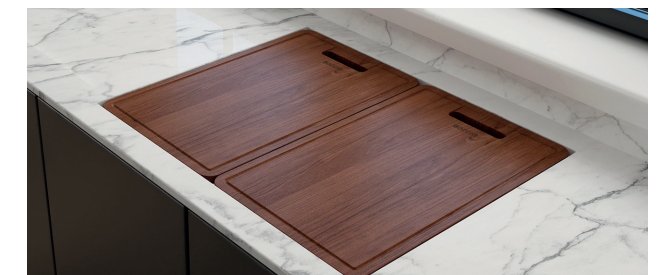

Includes sink grid(s) and strainer(s)

Includes sink grid(s), cutting board, colander, roller mat, strainer(s) / Additional "prep board" accessories optional

Includes sink grid(s), and strainer(s) / grapevine pattern on front face only

Includes outer ledge accessories: cutting board covers and roller mat; inner ledge accessories: cutting board, colander, roller mat, sink grid, and strainer / Additional "prep board" accessories optional / Compatible with Baveno Move and Move+ telescopic faucets in order to fit covers and hide-away / Drop-In optional, requires undermount to level covers to counter