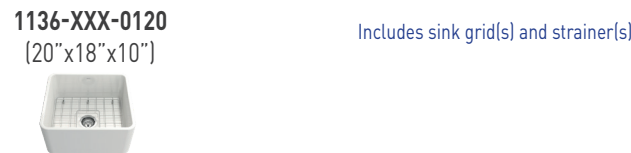

Includes sink grid(s) and strainer(s)